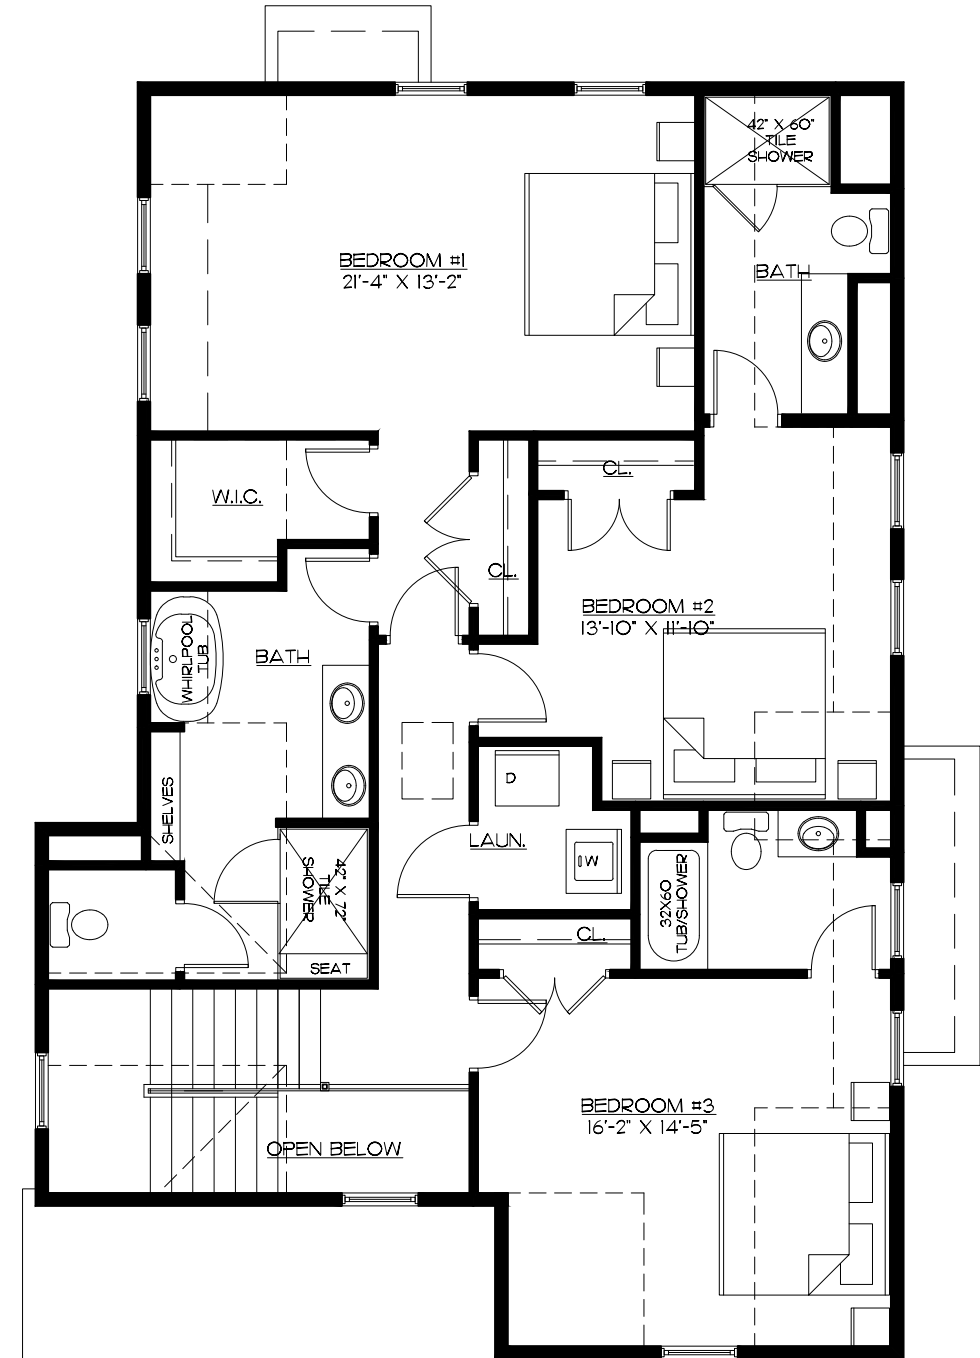

THE FIN II

4 BEDROOMS | 5.5 BATHROOMS

4,382 SF

NANTUCKET
Sandpiper Place II

FIRST FLOOR | 1,475 SF

SECOND FLOOR | 1,432 SF

NOTE: Floorplans may vary according to elevation and figures reflecting size, square footage, and other dimensions are estimates; actual construction may vary. Size and square footage of home may vary based on expandable area and options selected. Nantucket Property Owner, LLC reserves the right to change plans, dimensions, features, specifications, materials, and availability of homes without notice or obligation.

THE FIN II

4 BEDROOMS | 5.5 BATHROOMS

4,382 SF

NANTUCKET
Sandpiper Place II

OPTIONAL LOWER LEVEL | 1,475 SF

OPTIONAL PLATINUM LOWER LEVEL | 1,475 SF

NOTE: Floorplans may vary according to elevation and figures reflecting size, square footage, and other dimensions are estimates; actual construction may vary. Size and square footage of home may vary based on expandable area and options selected. Nantucket Property Owner, LLC reserves the right to change plans, dimensions, features, specifications, materials, and availability of homes without notice or obligation.