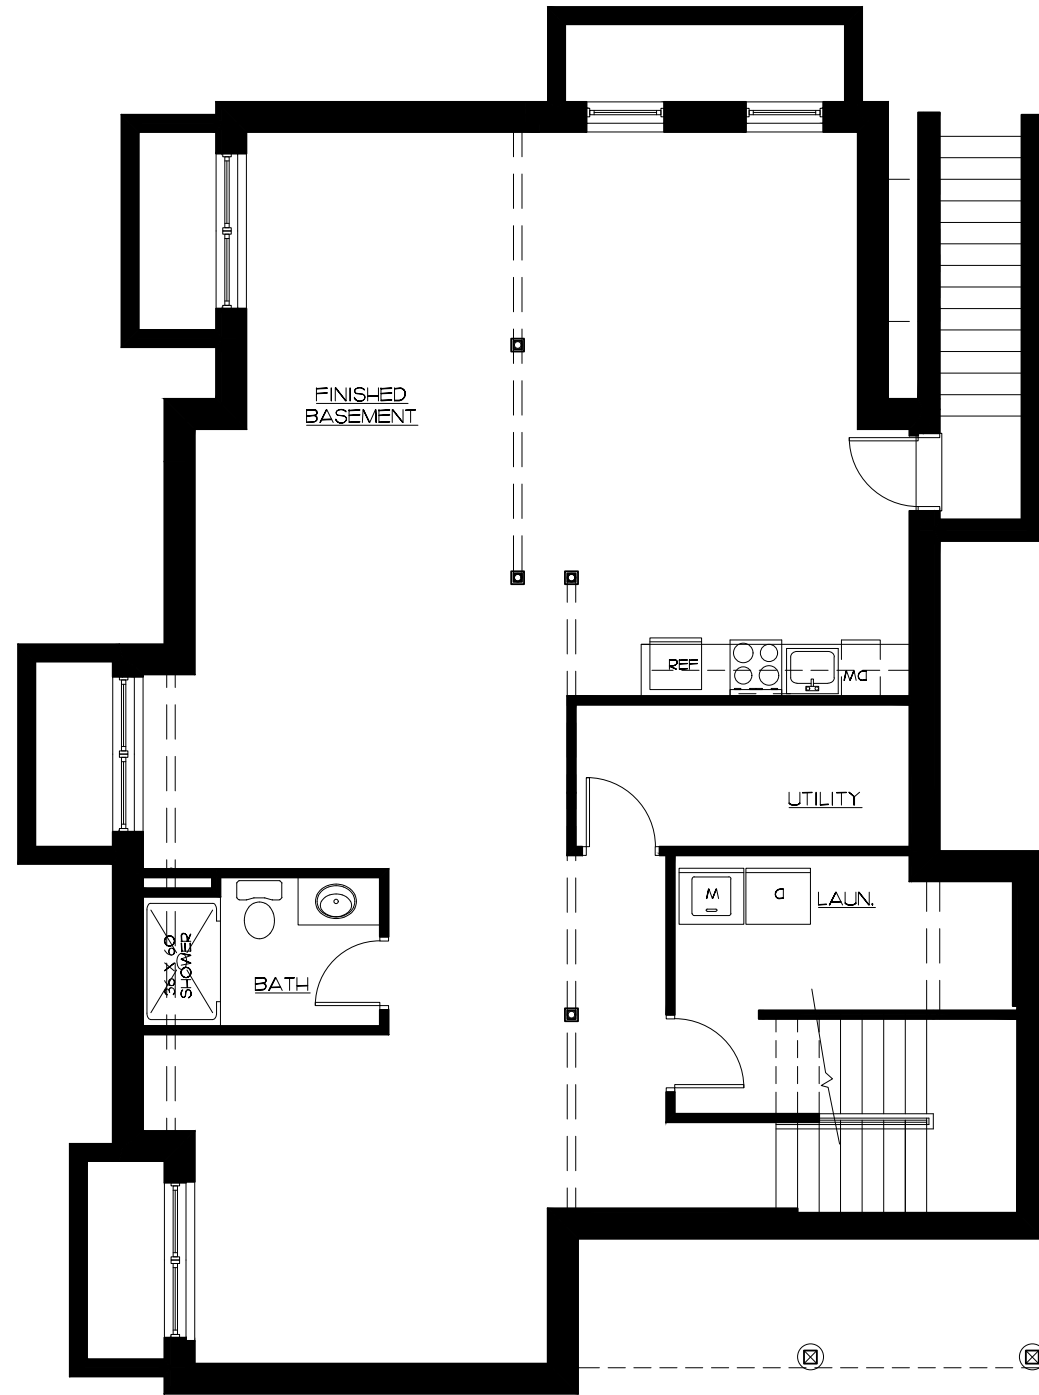

THE FIN II

4 BEDROOMS | 5.5 BATHROOMS

4,382 SF

NANTUCKET
Sandpiper Place II

FIRST FLOOR | 1,475 SF

SECOND FLOOR | 1,432 SF

NOTE: Floorplans may vary according to elevation and figures reflecting size, square footage, and other dimensions are estimates; actual construction may vary. Size and square footage of home may vary based on expandable area and options selected. Nantucket Property Owner, LLC reserves the right to change plans, dimensions, features, specifications, materials, and availability of homes without notice or obligation.

THE FIN II

4 BEDROOMS | 5.5 BATHROOMS

4,382 SF

NANTUCKET
Sandpiper Place II

OPTIONAL LOWER LEVEL | 1,475 SF

OPTIONAL PLATINUM LOWER LEVEL | 1,475 SF

NOTE: Floorplans may vary according to elevation and figures reflecting size, square footage, and other dimensions are estimates; actual construction may vary. Size and square footage of home may vary based on expandable area and options selected. Nantucket Property Owner, LLC reserves the right to change plans, dimensions, features, specifications, materials, and availability of homes without notice or obligation.