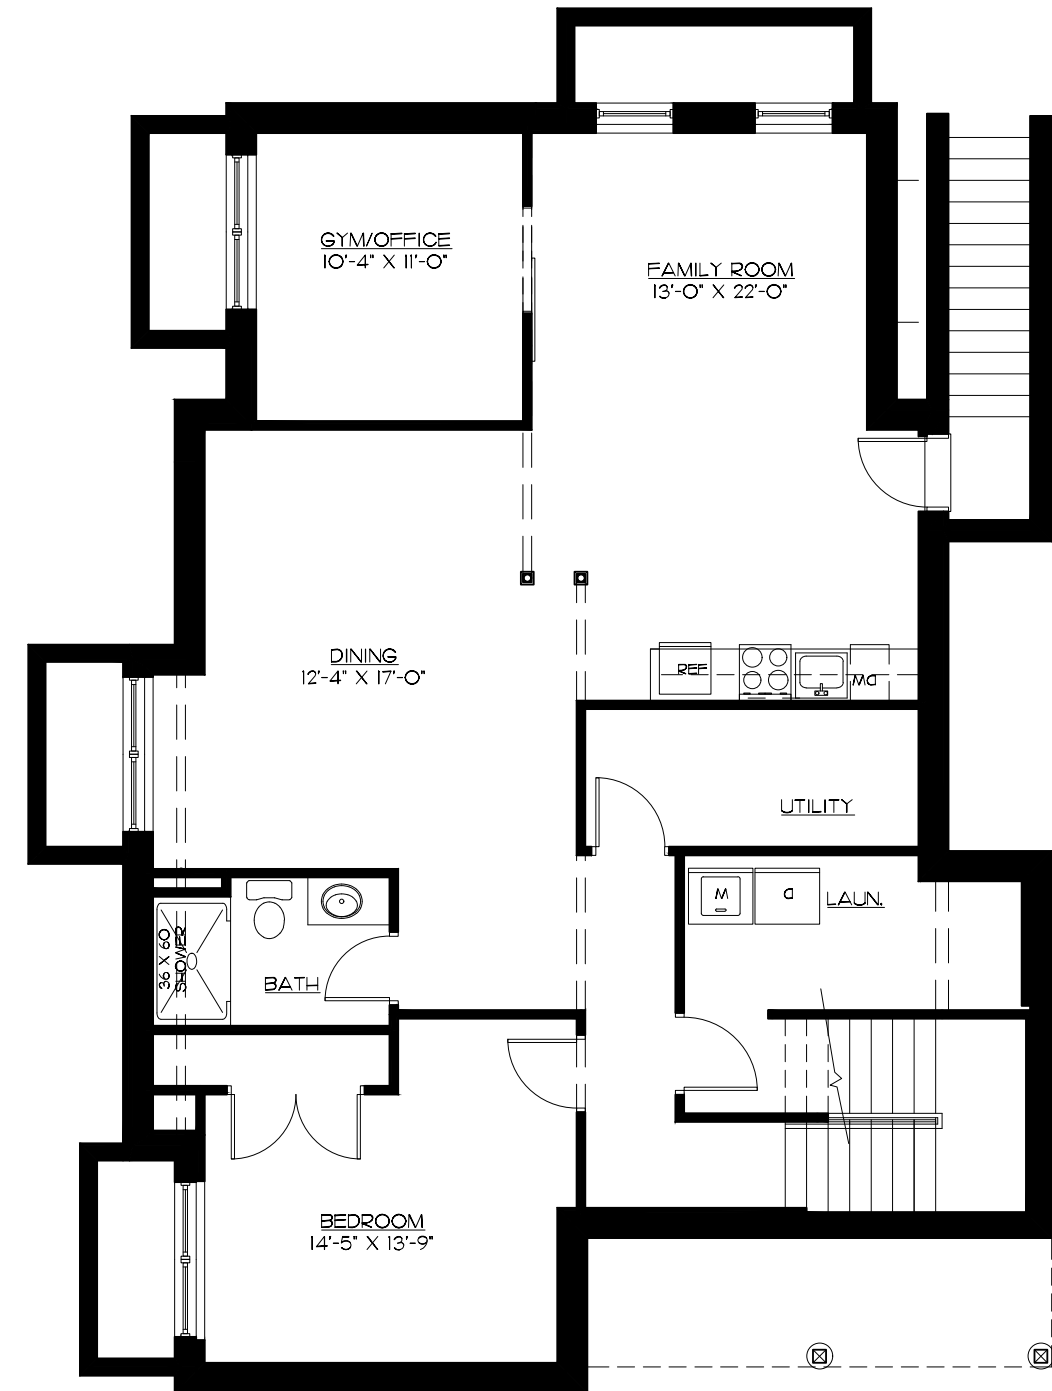

THE FIN II

4 BEDROOMS | 5.5 BATHROOMS

4,382 SF

NANTUCKET
Sandpiper Place II

FIRST FLOOR | 1,475 SF

SECOND FLOOR | 1,432 SF

NOTE: Floorplans may vary according to elevation and figures reflecting size, square footage, and other dimensions are estimates; actual construction may vary. Size and square footage of home may vary based on expandable area and options selected. Nantucket Property Owner, LLC reserves the right to change plans, dimensions, features, specifications, materials, and availability of homes without notice or obligation.

THE FIN II

4 BEDROOMS | 5.5 BATHROOMS

4,382 SF

NANTUCKET
Sandpiper Place II

OPTIONAL LOWER LEVEL | 1,475 SF

OPTIONAL PLATINUM LOWER LEVEL | 1,475 SF

NOTE: Floorplans may vary according to elevation and figures reflecting size, square footage, and other dimensions are estimates; actual construction may vary. Size and square footage of home may vary based on expandable area and options selected. Nantucket Property Owner, LLC reserves the right to change plans, dimensions, features, specifications, materials, and availability of homes without notice or obligation.