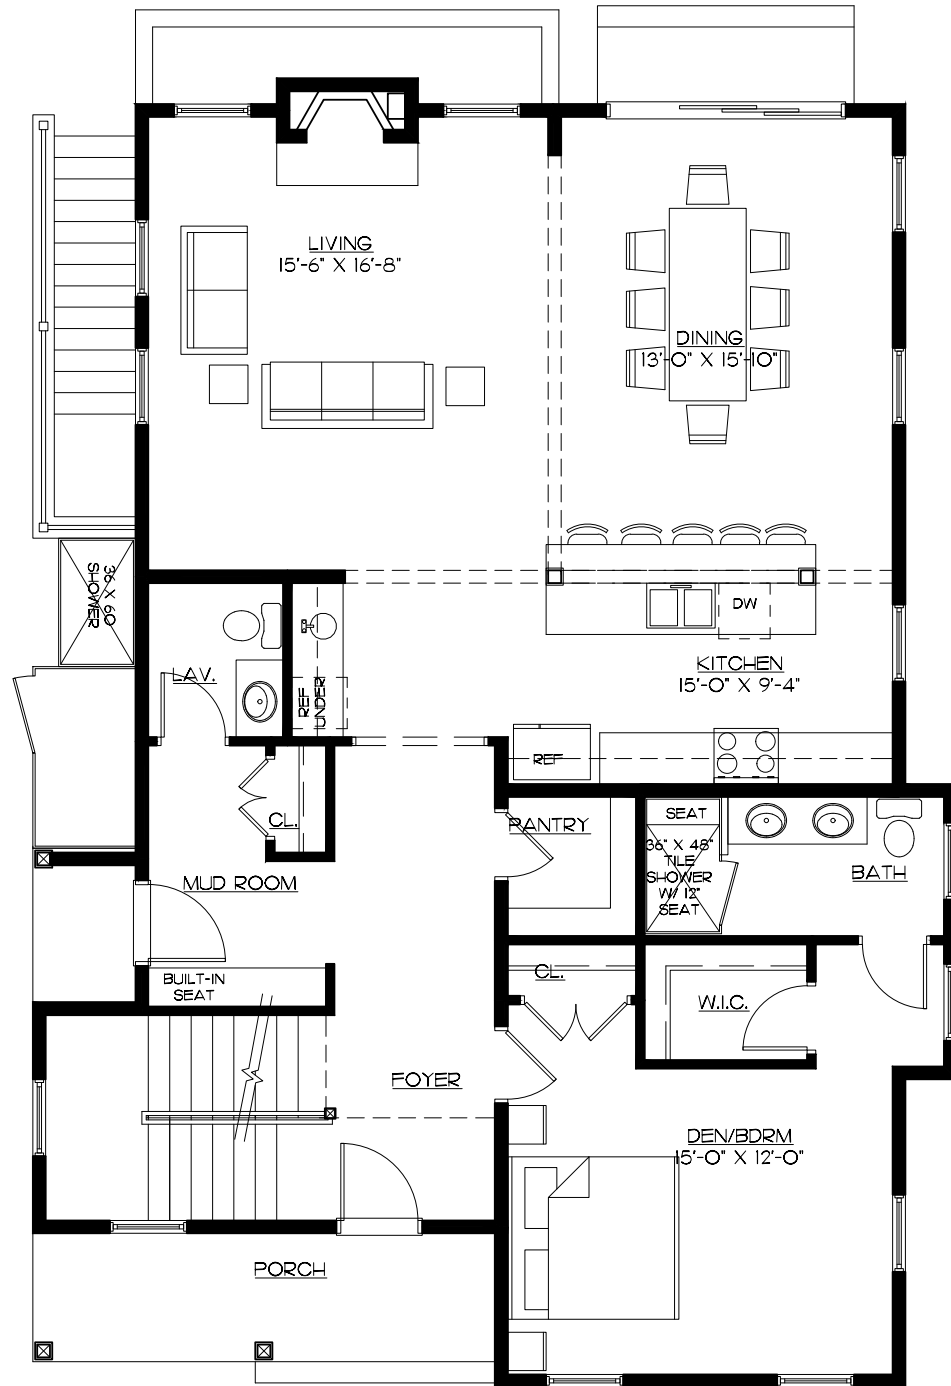

THE FIN II

4 BEDROOMS | 5.5 BATHROOMS

4,382 SF

NANTUCKET
Sandpiper Place II

FIRST FLOOR | 1,475 SF

SECOND FLOOR | 1,432 SF

NOTE: Floorplans may vary according to elevation and figures reflecting size, square footage, and other dimensions are estimates; actual construction may vary. Size and square footage of home may vary based on expandable area and options selected. Nantucket Property Owner, LLC reserves the right to change plans, dimensions, features, specifications, materials, and availability of homes without notice or obligation.

THE FIN II

4 BEDROOMS | 5.5 BATHROOMS

4,382 SF

NANTUCKET
Sandpiper Place II

OPTIONAL LOWER LEVEL | 1,475 SF

OPTIONAL PLATINUM LOWER LEVEL | 1,475 SF

NOTE: Floorplans may vary according to elevation and figures reflecting size, square footage, and other dimensions are estimates; actual construction may vary. Size and square footage of home may vary based on expandable area and options selected. Nantucket Property Owner, LLC reserves the right to change plans, dimensions, features, specifications, materials, and availability of homes without notice or obligation.