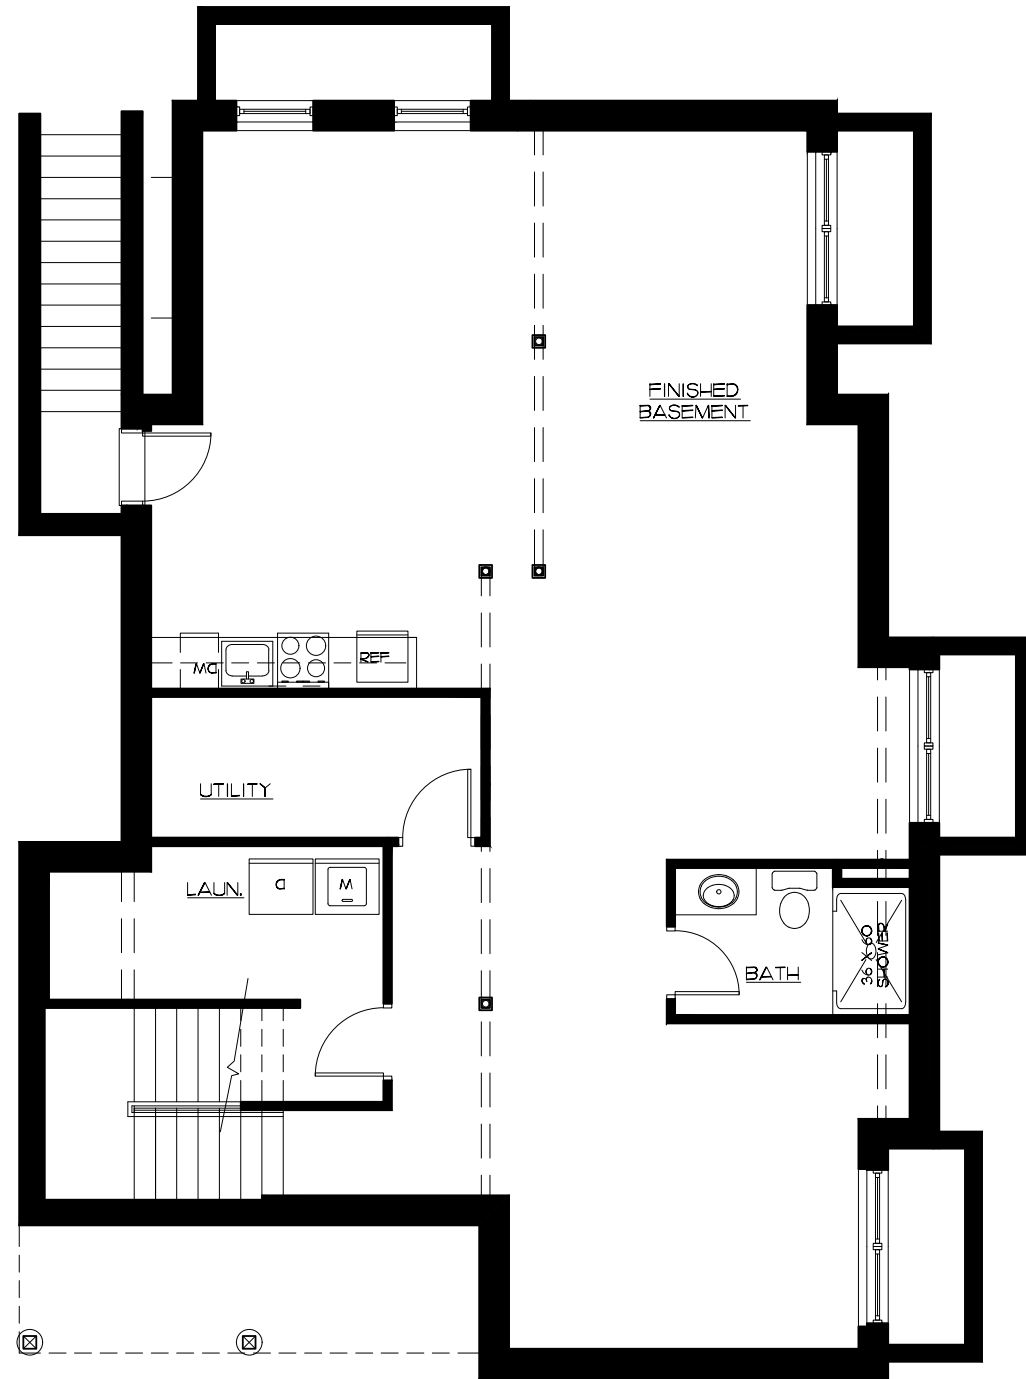

THE FIN I

4 BEDROOMS | 5.5 BATHROOMS

4,249 SF

NANTUCKET
Sandpiper Place II

FIRST FLOOR | 1,469 SF

SECOND FLOOR | 1,311 SF

NOTE: Floorplans may vary according to elevation and figures reflecting size, square footage, and other dimensions are estimates; actual construction may vary. Size and square footage of home may vary based on expandable area and options selected. Nantucket Property Owner, LLC reserves the right to change plans, dimensions, features, specifications, materials, and availability of homes without notice or obligation.

THE FIN I

4 BEDROOMS | 5.5 BATHROOMS

4,249 SF

NANTUCKET
Sandpiper Place II

OPTIONAL LOWER LEVEL | 1,469 SF

OPTIONAL PLATINUM LOWER LEVEL | 1,469 SF

NOTE: Floorplans may vary according to elevation and figures reflecting size, square footage, and other dimensions are estimates; actual construction may vary. Size and square footage of home may vary based on expandable area and options selected. Nantucket Property Owner, LLC reserves the right to change plans, dimensions, features, specifications, materials, and availability of homes without notice or obligation.