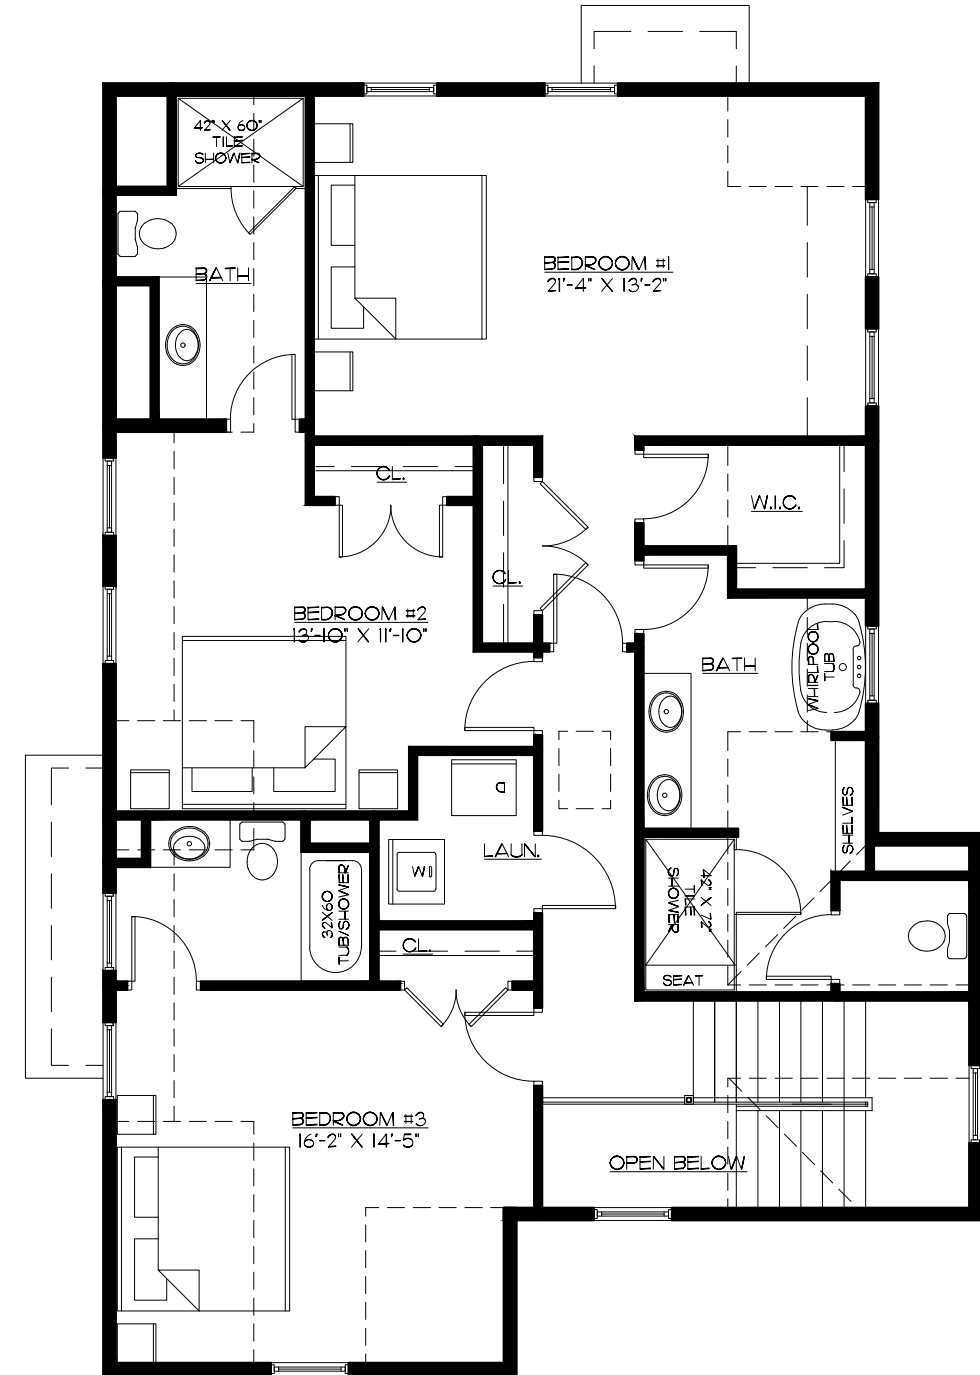

THE FIN I

4 BEDROOMS | 5.5 BATHROOMS

4,249 SF

NANTUCKET
Sandpiper Place II

FIRST FLOOR | 1,469 SF

SECOND FLOOR | 1,311 SF

NOTE: Floorplans may vary according to elevation and figures reflecting size, square footage, and other dimensions are estimates; actual construction may vary. Size and square footage of home may vary based on expandable area and options selected. Nantucket Property Owner, LLC reserves the right to change plans, dimensions, features, specifications, materials, and availability of homes without notice or obligation.

THE FIN I

4 BEDROOMS | 5.5 BATHROOMS

4,249 SF

NANTUCKET
Sandpiper Place II

OPTIONAL LOWER LEVEL | 1,469 SF

OPTIONAL PLATINUM LOWER LEVEL | 1,469 SF

NOTE: Floorplans may vary according to elevation and figures reflecting size, square footage, and other dimensions are estimates; actual construction may vary. Size and square footage of home may vary based on expandable area and options selected. Nantucket Property Owner, LLC reserves the right to change plans, dimensions, features, specifications, materials, and availability of homes without notice or obligation.