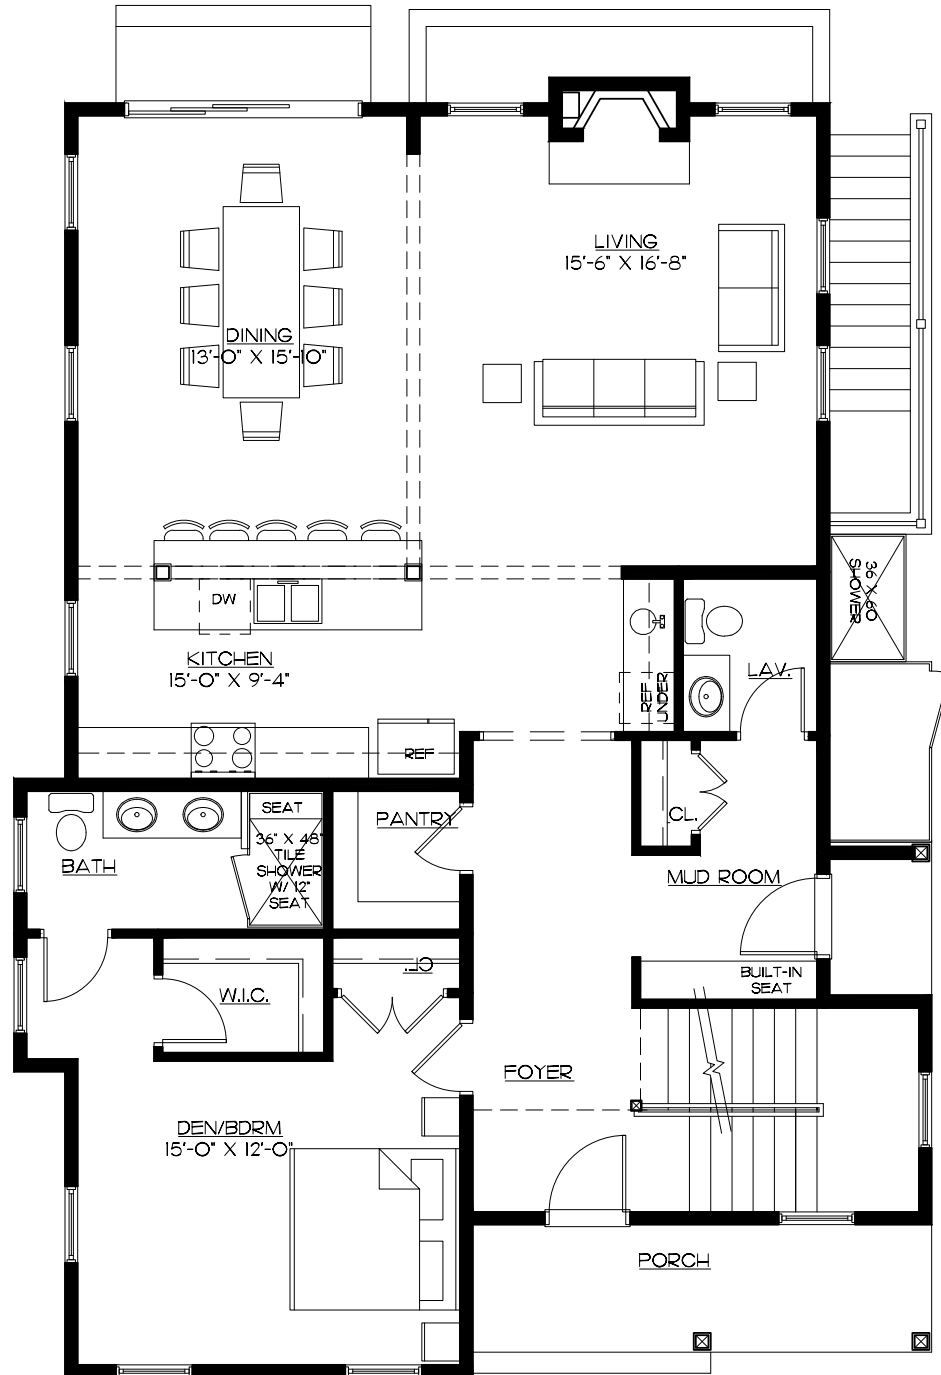

THE FIN I

4 BEDROOMS | 5.5 BATHROOMS

4,249 SF

NANTUCKET
Sandpiper Place II

FIRST FLOOR | 1,469 SF

SECOND FLOOR | 1,311 SF

NOTE: Floorplans may vary according to elevation and figures reflecting size, square footage, and other dimensions are estimates; actual construction may vary. Size and square footage of home may vary based on expandable area and options selected. Nantucket Property Owner, LLC reserves the right to change plans, dimensions, features, specifications, materials, and availability of homes without notice or obligation.

THE FIN I

4 BEDROOMS | 5.5 BATHROOMS

4,249 SF

NANTUCKET
Sandpiper Place II

OPTIONAL LOWER LEVEL | 1,469 SF

OPTIONAL PLATINUM LOWER LEVEL | 1,469 SF

NOTE: Floorplans may vary according to elevation and figures reflecting size, square footage, and other dimensions are estimates; actual construction may vary. Size and square footage of home may vary based on expandable area and options selected. Nantucket Property Owner, LLC reserves the right to change plans, dimensions, features, specifications, materials, and availability of homes without notice or obligation.