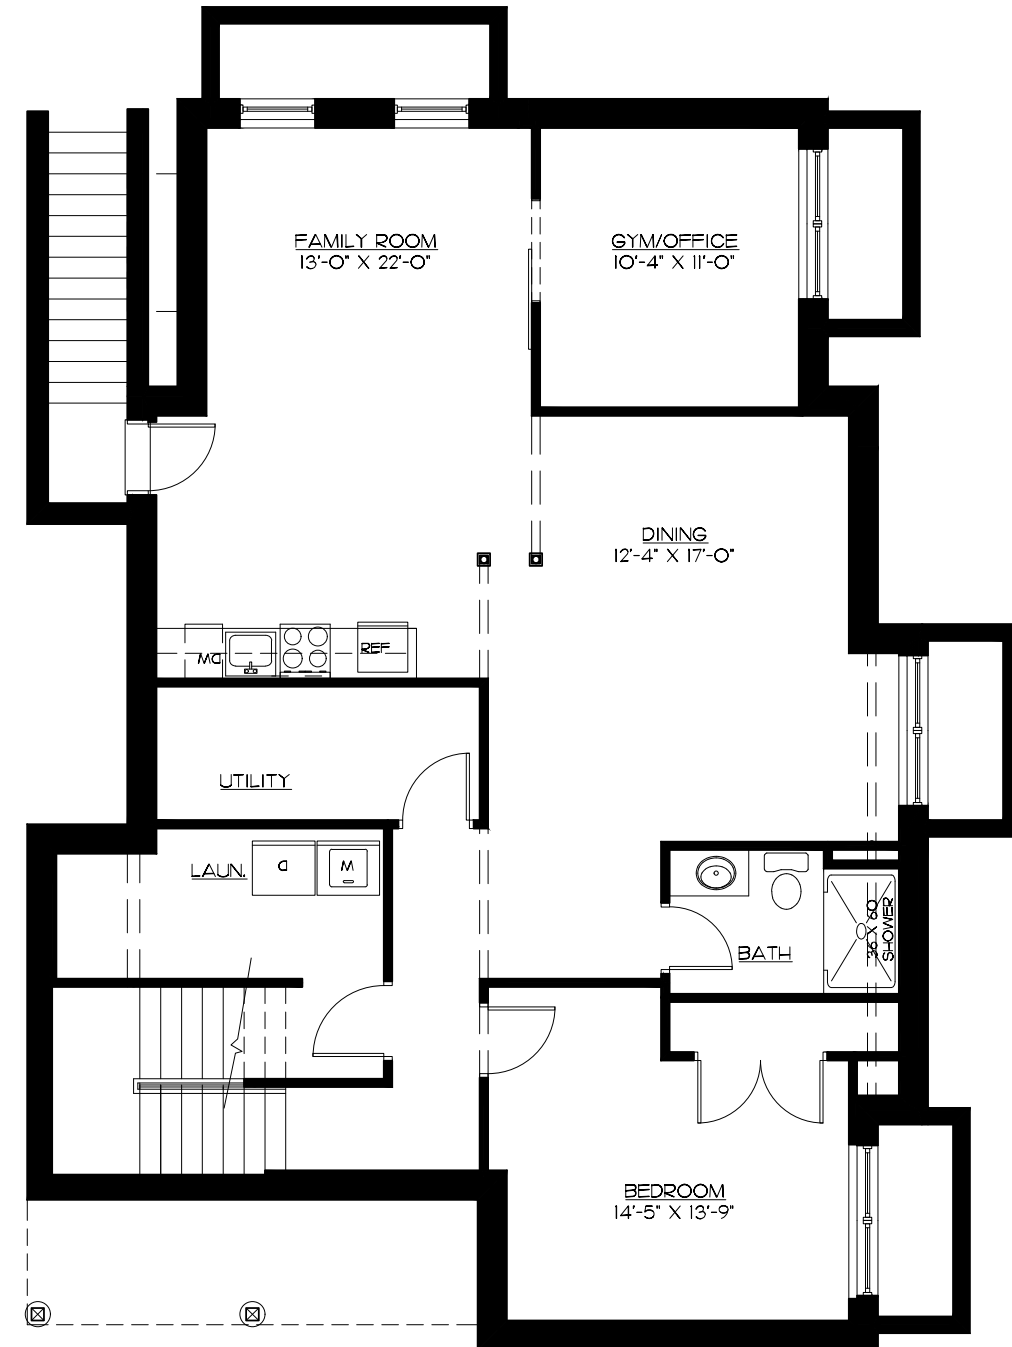

THE FIN I

4 BEDROOMS | 5.5 BATHROOMS

4,249 SF

NANTUCKET
Sandpiper Place II

FIRST FLOOR | 1,469 SF

SECOND FLOOR | 1,311 SF

NOTE: Floorplans may vary according to elevation and figures reflecting size, square footage, and other dimensions are estimates; actual construction may vary. Size and square footage of home may vary based on expandable area and options selected. Nantucket Property Owner, LLC reserves the right to change plans, dimensions, features, specifications, materials, and availability of homes without notice or obligation.

THE FIN I

4 BEDROOMS | 5.5 BATHROOMS

4,249 SF

NANTUCKET
Sandpiper Place II

OPTIONAL LOWER LEVEL | 1,469 SF

OPTIONAL PLATINUM LOWER LEVEL | 1,469 SF

NOTE: Floorplans may vary according to elevation and figures reflecting size, square footage, and other dimensions are estimates; actual construction may vary. Size and square footage of home may vary based on expandable area and options selected. Nantucket Property Owner, LLC reserves the right to change plans, dimensions, features, specifications, materials, and availability of homes without notice or obligation.