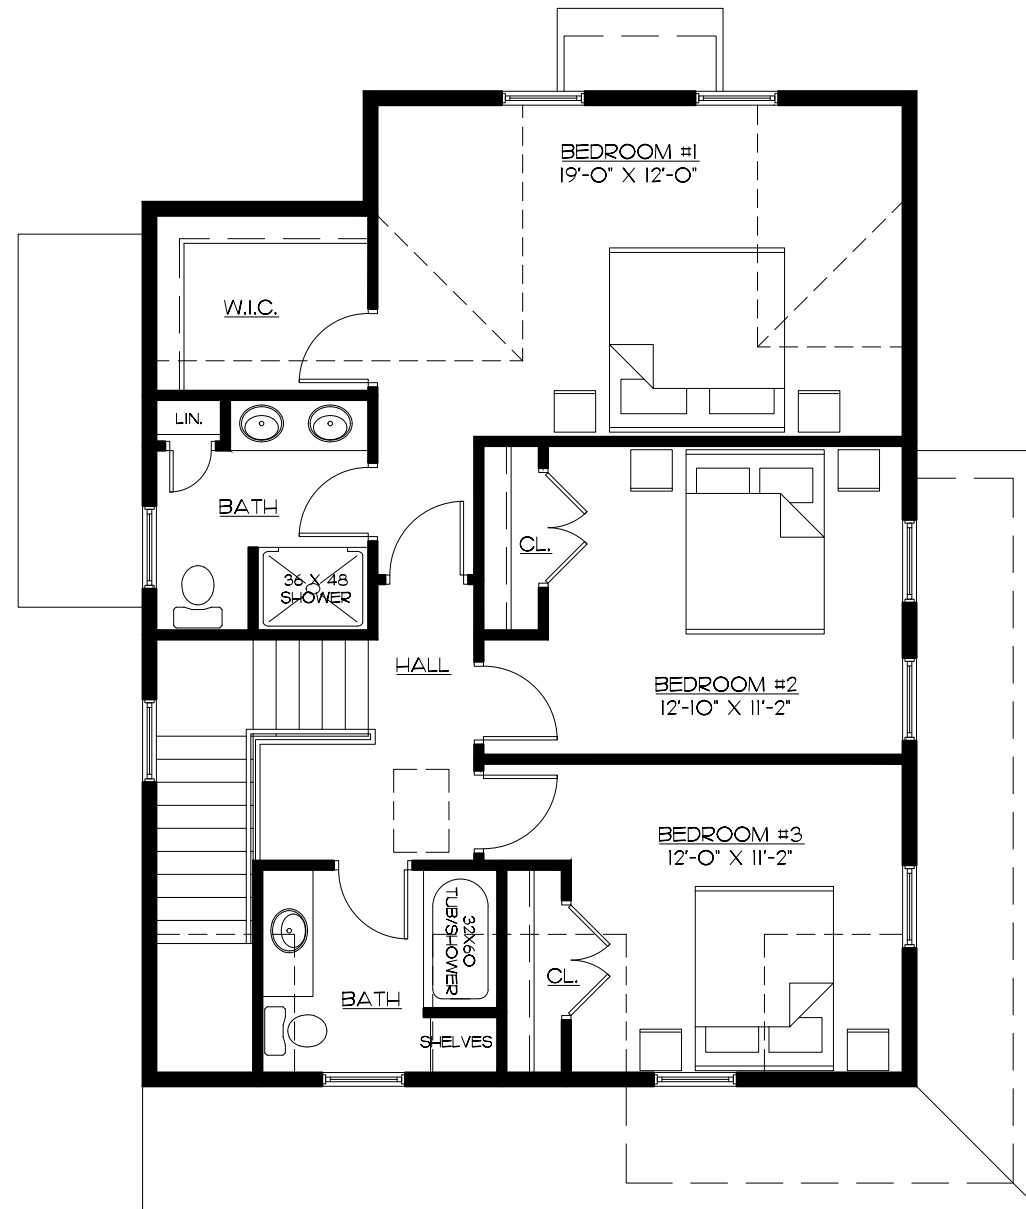

# THE ACK

3 BEDROOMS | 3.5 BATHROOMS

2,826 SF

NANTUCKET  
Sandpiper Place II

FIRST FLOOR | 1,032 SF

SECOND FLOOR | 860 SF

OPTIONAL PLATINUM FINISHED  
LOWER LEVEL | 934 SF

NOTE: Floorplans may vary according to elevation and figures reflecting size, square footage, and other dimensions are estimates; actual construction may vary. Size and square footage of home may vary based on expandable area and options selected. Nantucket Property Owner, LLC reserves the right to change plans, dimensions, features, specifications, materials, and availability of homes without notice or obligation.