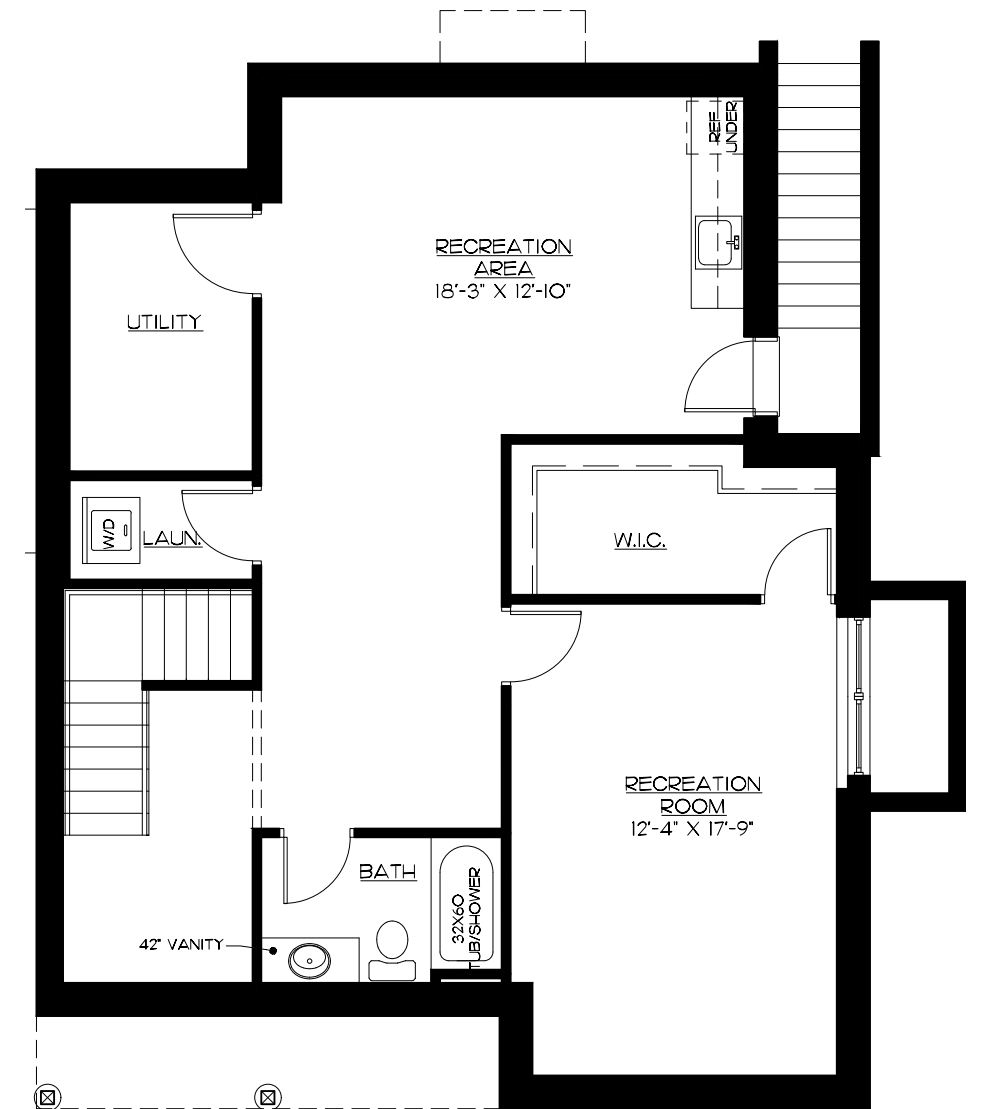

# THE ACK

3 BEDROOMS | 3.5 BATHROOMS

2,826 SF

NANTUCKET  
Sandpiper Place II

FIRST FLOOR | 1,032 SF

SECOND FLOOR | 860 SF

OPTIONAL PLATINUM FINISHED  
LOWER LEVEL | 934 SF

NOTE: Floorplans may vary according to elevation and figures reflecting size, square footage, and other dimensions are estimates; actual construction may vary. Size and square footage of home may vary based on expandable area and options selected. Nantucket Property Owner, LLC reserves the right to change plans, dimensions, features, specifications, materials, and availability of homes without notice or obligation.