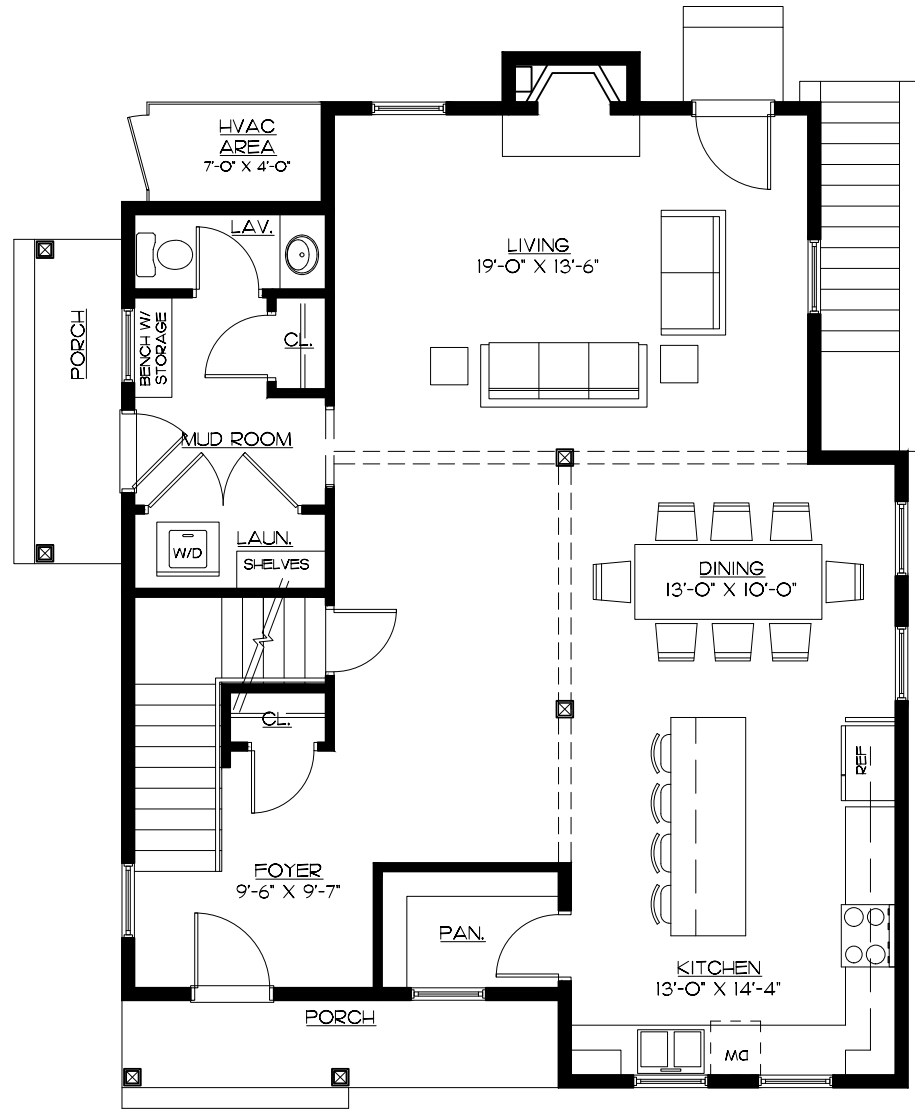

# THE ACK

3 BEDROOMS | 3.5 BATHROOMS

2,826 SF

NANTUCKET  
Sandpiper Place II

FIRST FLOOR | 1,032 SF

SECOND FLOOR | 860 SF

OPTIONAL PLATINUM FINISHED  
LOWER LEVEL | 934 SF

NOTE: Floorplans may vary according to elevation and figures reflecting size, square footage, and other dimensions are estimates; actual construction may vary. Size and square footage of home may vary based on expandable area and options selected. Nantucket Property Owner, LLC reserves the right to change plans, dimensions, features, specifications, materials, and availability of homes without notice or obligation.