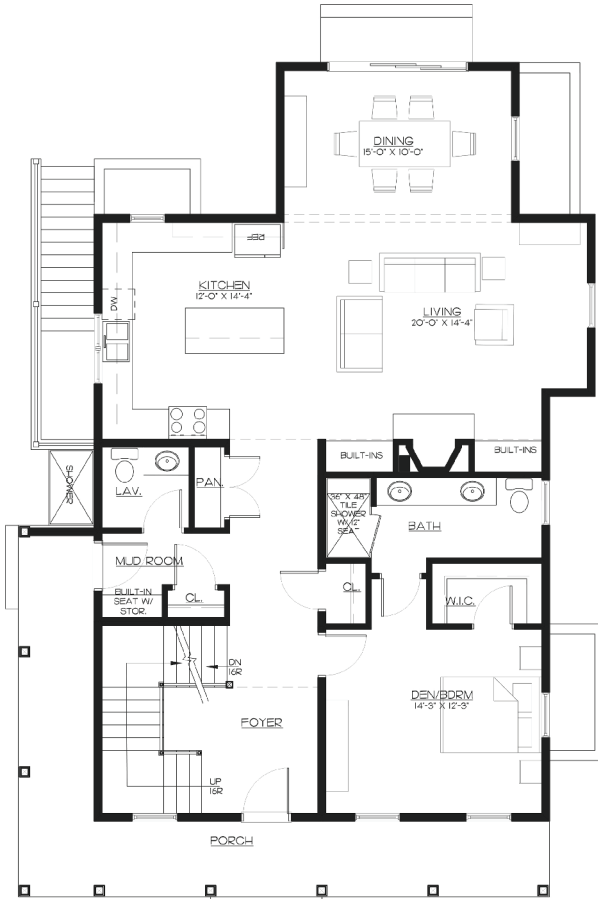

NANTUCKET

Sandpiper Place II

THE CAPTAIN

4 BEDROOMS | 4.5 - 5.5 BATHS
2,589 - 3,985 SQ. FT.

FIRST FLOOR | 1,396 SF

SECOND FLOOR | 1,193 SF

NOTE: Floorplans may vary according to elevation and figures reflecting size, square footage, and other dimensions are estimates; actual construction may vary. Size and square footage of home may vary based on expandable area and options selected. Nantucket Property Owner, LLC reserves the right to change plans, dimensions, features, specifications, materials, and availability of homes without notice or obligation.

NANTUCKET

Sandpiper Place II

THE CAPTAIN

4 BEDROOMS | 4.5 - 5.5 BATHS
2,589 - 3,985 SQ. FT.

OPTIONAL LOWER LEVEL | 1,396 SF

OPTIONAL PLATINUM LOWER LEVEL | 1,396 SF

NOTE: Floorplans may vary according to elevation and figures reflecting size, square footage, and other dimensions are estimates; actual construction may vary. Size and square footage of home may vary based on expandable area and options selected. Nantucket Property Owner, LLC reserves the right to change plans, dimensions, features, specifications, materials, and availability of homes without notice or obligation.