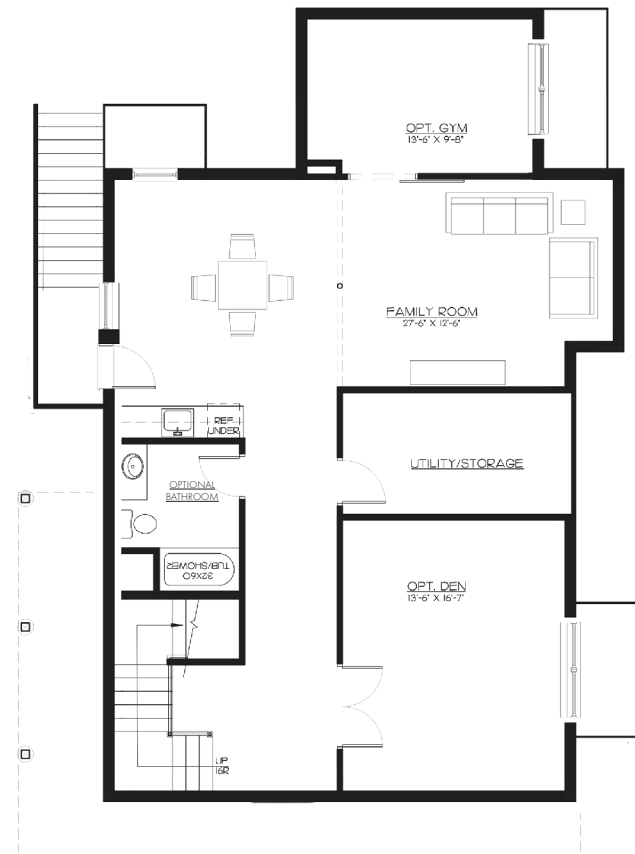

NANTUCKET

Sandpiper Place II

THE CAPTAIN

4 BEDROOMS | 4.5 - 5.5 BATHS
2,589 - 3,985 SQ. FT.

FIRST FLOOR | 1,396 SF

SECOND FLOOR | 1,193 SF

NOTE: Floorplans may vary according to elevation and figures reflecting size, square footage, and other dimensions are estimates; actual construction may vary. Size and square footage of home may vary based on expandable area and options selected. Nantucket Property Owner, LLC reserves the right to change plans, dimensions, features, specifications, materials, and availability of homes without notice or obligation.

NANTUCKET

Sandpiper Place II

THE CAPTAIN

4 BEDROOMS | 4.5 - 5.5 BATHS
2,589 - 3,985 SQ. FT.

OPTIONAL LOWER LEVEL | 1,396 SF

OPTIONAL PLATINUM LOWER LEVEL | 1,396 SF

NOTE: Floorplans may vary according to elevation and figures reflecting size, square footage, and other dimensions are estimates; actual construction may vary. Size and square footage of home may vary based on expandable area and options selected. Nantucket Property Owner, LLC reserves the right to change plans, dimensions, features, specifications, materials, and availability of homes without notice or obligation.