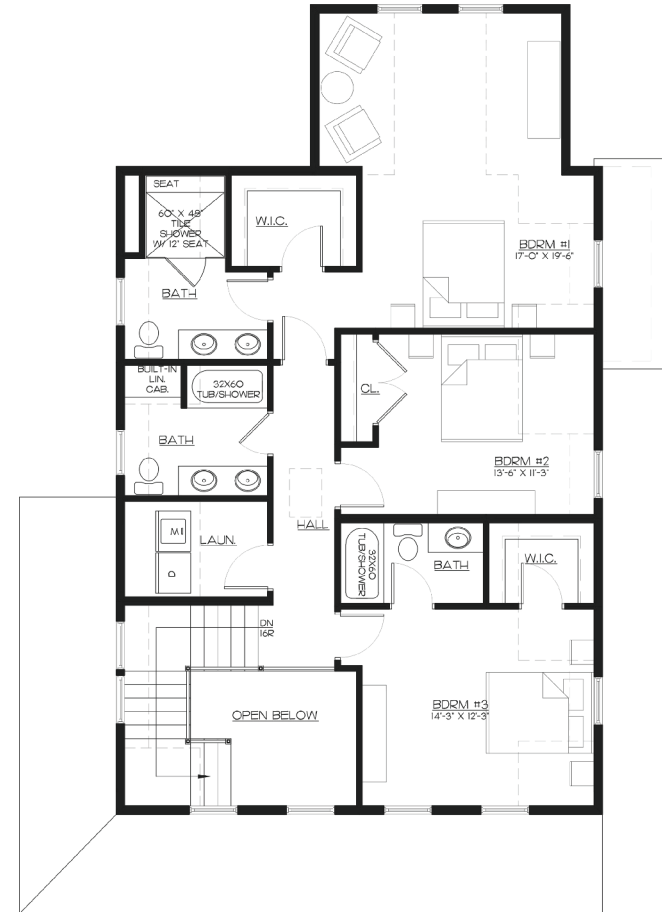

NANTUCKET

Sandpiper Place II

THE CAPTAIN

4 BEDROOMS | 4.5 - 5.5 BATHS
2,589 - 3,985 SQ. FT.

FIRST FLOOR | 1,396 SF

SECOND FLOOR | 1,193 SF

NOTE: Floorplans may vary according to elevation and figures reflecting size, square footage, and other dimensions are estimates; actual construction may vary. Size and square footage of home may vary based on expandable area and options selected. Nantucket Property Owner, LLC reserves the right to change plans, dimensions, features, specifications, materials, and availability of homes without notice or obligation.

NANTUCKET

Sandpiper Place II

THE CAPTAIN

4 BEDROOMS | 4.5 - 5.5 BATHS
2,589 - 3,985 SQ. FT.

OPTIONAL LOWER LEVEL | 1,396 SF

OPTIONAL PLATINUM LOWER LEVEL | 1,396 SF

NOTE: Floorplans may vary according to elevation and figures reflecting size, square footage, and other dimensions are estimates; actual construction may vary. Size and square footage of home may vary based on expandable area and options selected. Nantucket Property Owner, LLC reserves the right to change plans, dimensions, features, specifications, materials, and availability of homes without notice or obligation.