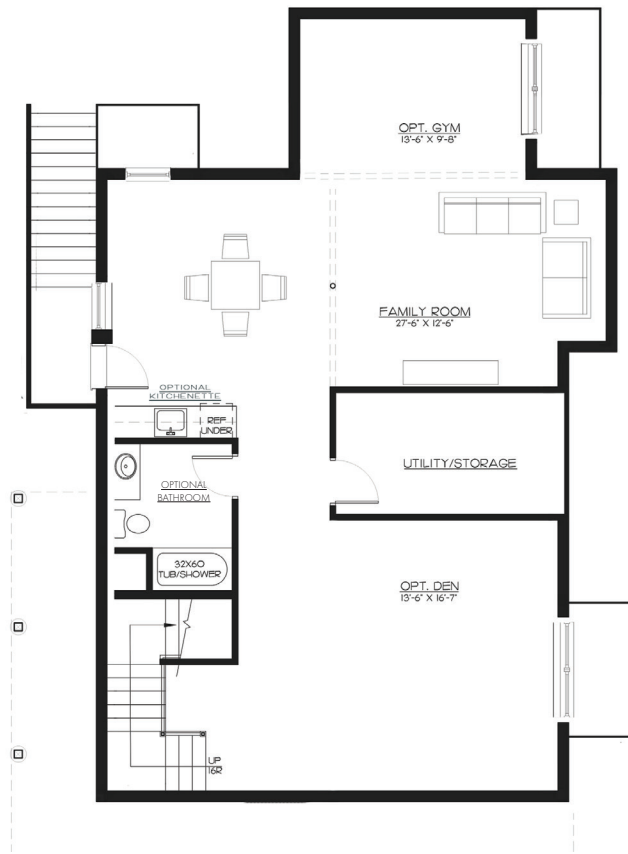

NANTUCKET

Sandpiper Place II

THE CAPTAIN

4 BEDROOMS | 4.5 - 5.5 BATHS
2,589 - 3,985 SQ. FT.

FIRST FLOOR | 1,396 SF

SECOND FLOOR | 1,193 SF

NOTE: Floorplans may vary according to elevation and figures reflecting size, square footage, and other dimensions are estimates; actual construction may vary. Size and square footage of home may vary based on expandable area and options selected. Nantucket Property Owner, LLC reserves the right to change plans, dimensions, features, specifications, materials, and availability of homes without notice or obligation.

NANTUCKET

Sandpiper Place II

THE CAPTAIN

4 BEDROOMS | 4.5 - 5.5 BATHS
2,589 - 3,985 SQ. FT.

OPTIONAL LOWER LEVEL | 1,396 SF

OPTIONAL PLATINUM LOWER LEVEL | 1,396 SF

NOTE: Floorplans may vary according to elevation and figures reflecting size, square footage, and other dimensions are estimates; actual construction may vary. Size and square footage of home may vary based on expandable area and options selected. Nantucket Property Owner, LLC reserves the right to change plans, dimensions, features, specifications, materials, and availability of homes without notice or obligation.