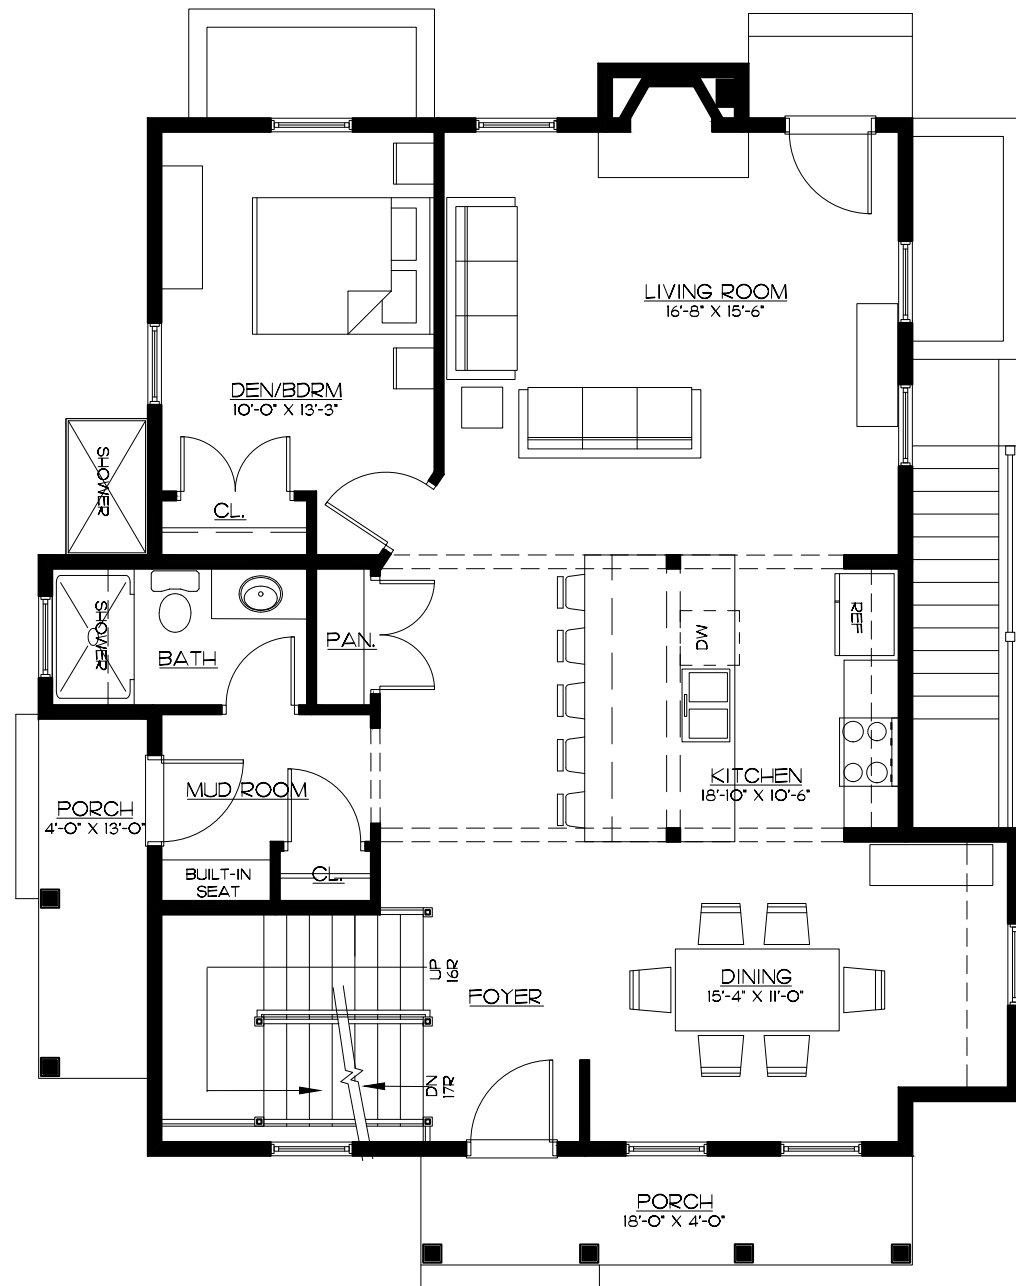

THE POINT

Sandpiper Place II
NANTUCKET

4 BEDROOMS | 4 BATHROOMS | 2,861 SF

FIRST FLOOR | 1,050 SF

SECOND FLOOR | 858 SF

NOTE: Floorplans may vary according to elevation and figures reflecting size, square footage, and other dimensions are estimates; actual construction may vary. Size and square footage of home may vary based on expandable area and options selected. Nantucket Property Owner, LLC reserves the right to change landscaping, plans, dimensions, features, specifications, materials, and availability of homes without notice or obligation.

THE POINT

Sandpiper Place II
NANTUCKET

4 BEDROOMS | 4 BATHROOMS | 2,861 SF

LOWER LEVEL | 953 SF

LANDSCAPE PLAN

NOTE: Floorplans may vary according to elevation and figures reflecting size, square footage, and other dimensions are estimates; actual construction may vary. Size and square footage of home may vary based on expandable area and options selected. Nantucket Property Owner, LLC reserves the right to change landscaping, plans, dimensions, features, specifications, materials, and availability of homes without notice or obligation.