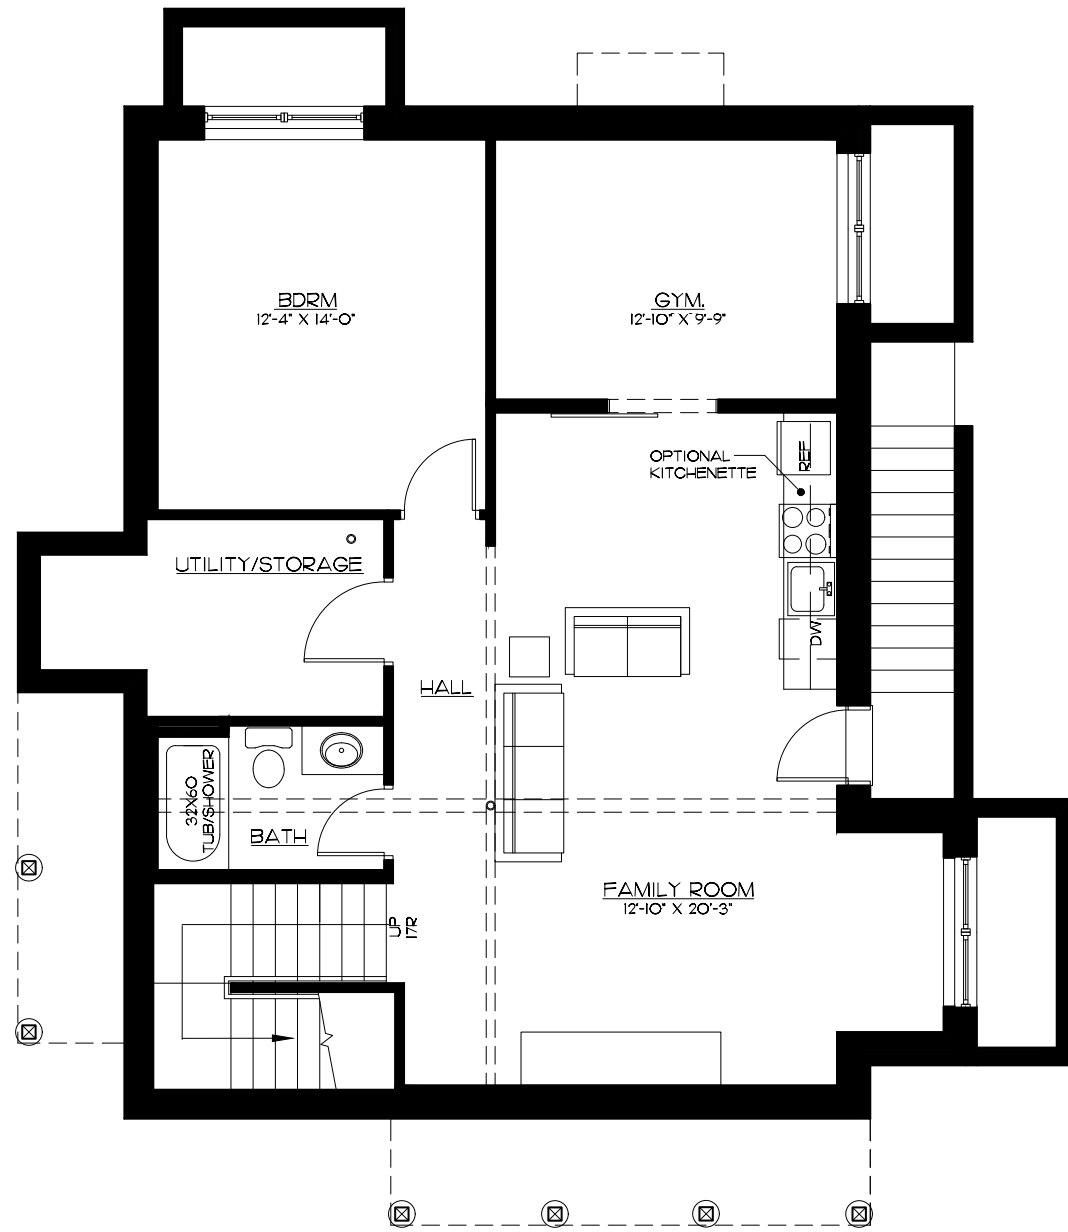

THE POINT

Sandpiper Place II
NANTUCKET

4 BEDROOMS | 4 BATHROOMS | 2,861 SF

FIRST FLOOR | 1,050 SF

SECOND FLOOR | 858 SF

NOTE: Floorplans may vary according to elevation and figures reflecting size, square footage, and other dimensions are estimates; actual construction may vary. Size and square footage of home may vary based on expandable area and options selected. Nantucket Property Owner, LLC reserves the right to change landscaping, plans, dimensions, features, specifications, materials, and availability of homes without notice or obligation.

THE POINT

Sandpiper Place II
NANTUCKET

4 BEDROOMS | 4 BATHROOMS | 2,861 SF

LOWER LEVEL | 953 SF

LANDSCAPE PLAN

NOTE: Floorplans may vary according to elevation and figures reflecting size, square footage, and other dimensions are estimates; actual construction may vary. Size and square footage of home may vary based on expandable area and options selected. Nantucket Property Owner, LLC reserves the right to change landscaping, plans, dimensions, features, specifications, materials, and availability of homes without notice or obligation.