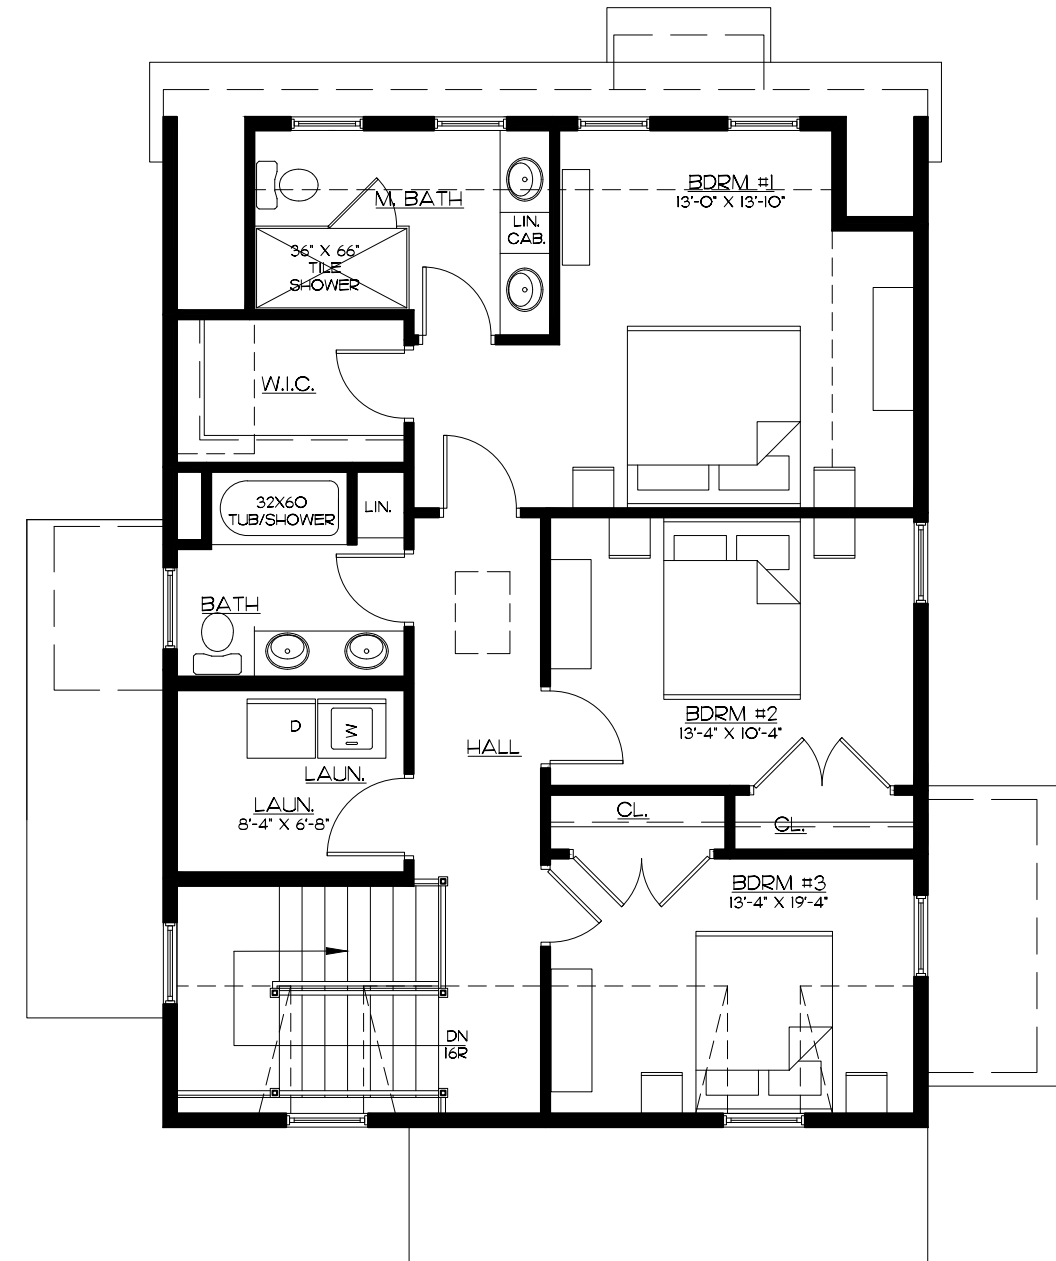

THE POINT

Sandpiper Place II
NANTUCKET

4 BEDROOMS | 4 BATHROOMS | 2,861 SF

FIRST FLOOR | 1,050 SF

SECOND FLOOR | 858 SF

NOTE: Floorplans may vary according to elevation and figures reflecting size, square footage, and other dimensions are estimates; actual construction may vary. Size and square footage of home may vary based on expandable area and options selected. Nantucket Property Owner, LLC reserves the right to change landscaping, plans, dimensions, features, specifications, materials, and availability of homes without notice or obligation.

THE POINT

Sandpiper Place II
NANTUCKET

4 BEDROOMS | 4 BATHROOMS | 2,861 SF

LOWER LEVEL | 953 SF

LANDSCAPE PLAN

NOTE: Floorplans may vary according to elevation and figures reflecting size, square footage, and other dimensions are estimates; actual construction may vary. Size and square footage of home may vary based on expandable area and options selected. Nantucket Property Owner, LLC reserves the right to change landscaping, plans, dimensions, features, specifications, materials, and availability of homes without notice or obligation.