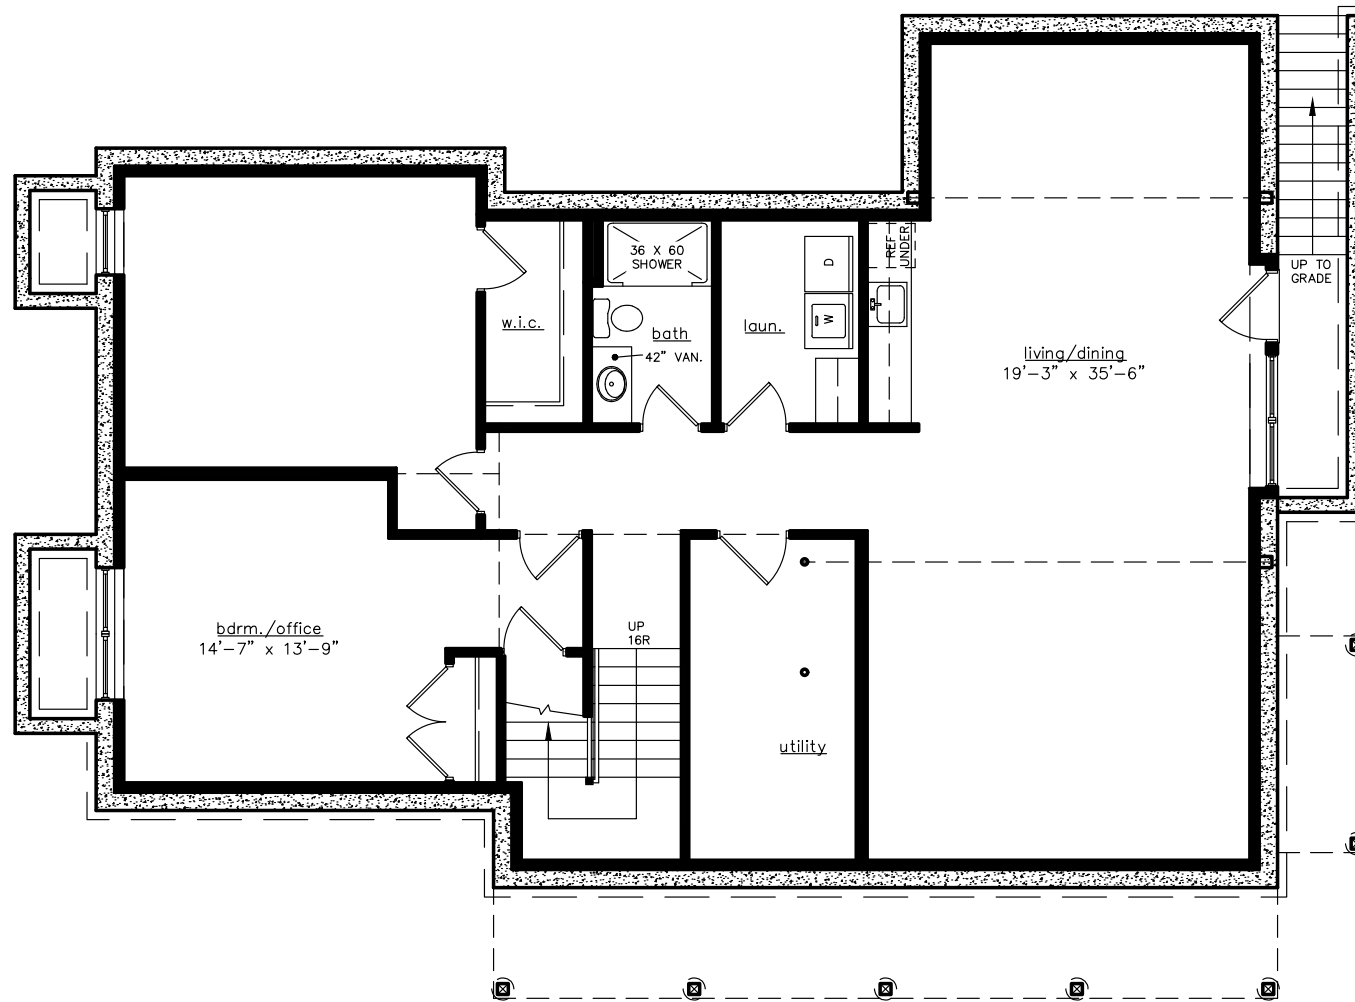

THE HAVEN

Sandpiper Place II
NANTUCKET

4 BEDROOMS | 5.5 BATHROOMS | 4,909 SF

FIRST FLOOR | 1,949 SF

SECOND FLOOR | 1,168 SF

NOTE: Floorplans may vary according to elevation and figures reflecting size, square footage, and other dimensions are estimates; actual construction may vary. Size and square footage of home may vary based on expandable area and options selected. Nantucket Property Owner, LLC reserves the right to change landscaping, plans, dimensions, features, specifications, materials, and availability of homes without notice or obligation.

THE HAVEN

Sandpiper Place II
NANTUCKET

4 BEDROOMS | 5.5 BATHROOMS | 4,909 SF

LOWER LEVEL | 1,792 SF

LANDSCAPE PLAN

NOTE: Floorplans may vary according to elevation and figures reflecting size, square footage, and other dimensions are estimates; actual construction may vary. Size and square footage of home may vary based on expandable area and options selected. Nantucket Property Owner, LLC reserves the right to change landscaping, plans, dimensions, features, specifications, materials, and availability of homes without notice or obligation.