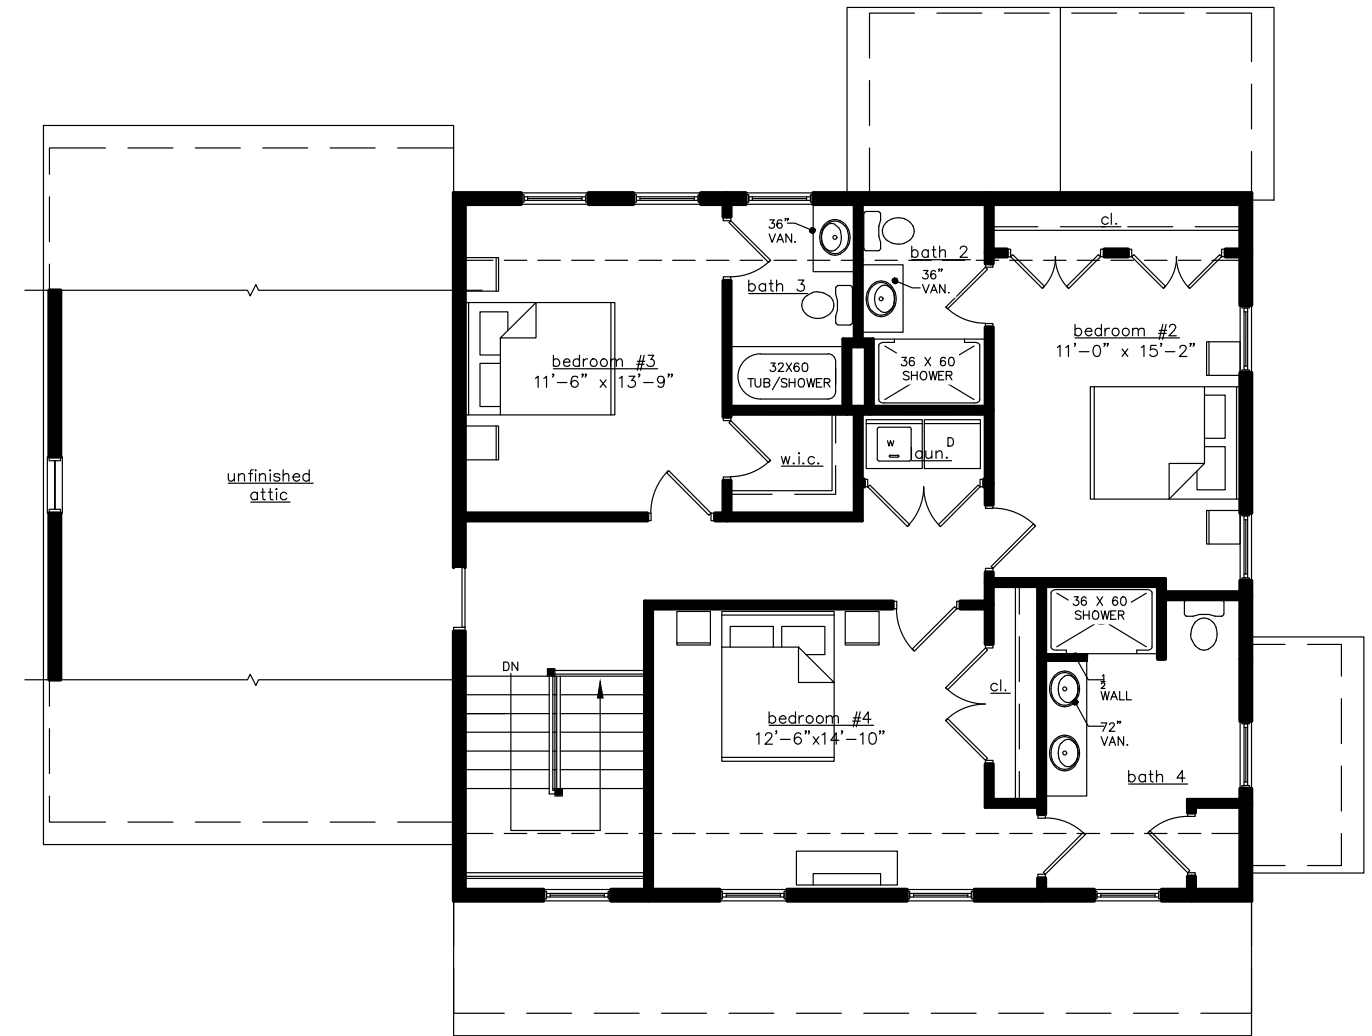

THE HAVEN

Sandpiper Place II
NANTUCKET

4 BEDROOMS | 5.5 BATHROOMS | 4,909 SF

FIRST FLOOR | 1,949 SF

SECOND FLOOR | 1,168 SF

NOTE: Floorplans may vary according to elevation and figures reflecting size, square footage, and other dimensions are estimates; actual construction may vary. Size and square footage of home may vary based on expandable area and options selected. Nantucket Property Owner, LLC reserves the right to change landscaping, plans, dimensions, features, specifications, materials, and availability of homes without notice or obligation.

THE HAVEN

Sandpiper Place II
NANTUCKET

4 BEDROOMS | 5.5 BATHROOMS | 4,909 SF

LOWER LEVEL | 1,792 SF

LANDSCAPE PLAN

NOTE: Floorplans may vary according to elevation and figures reflecting size, square footage, and other dimensions are estimates; actual construction may vary. Size and square footage of home may vary based on expandable area and options selected. Nantucket Property Owner, LLC reserves the right to change landscaping, plans, dimensions, features, specifications, materials, and availability of homes without notice or obligation.