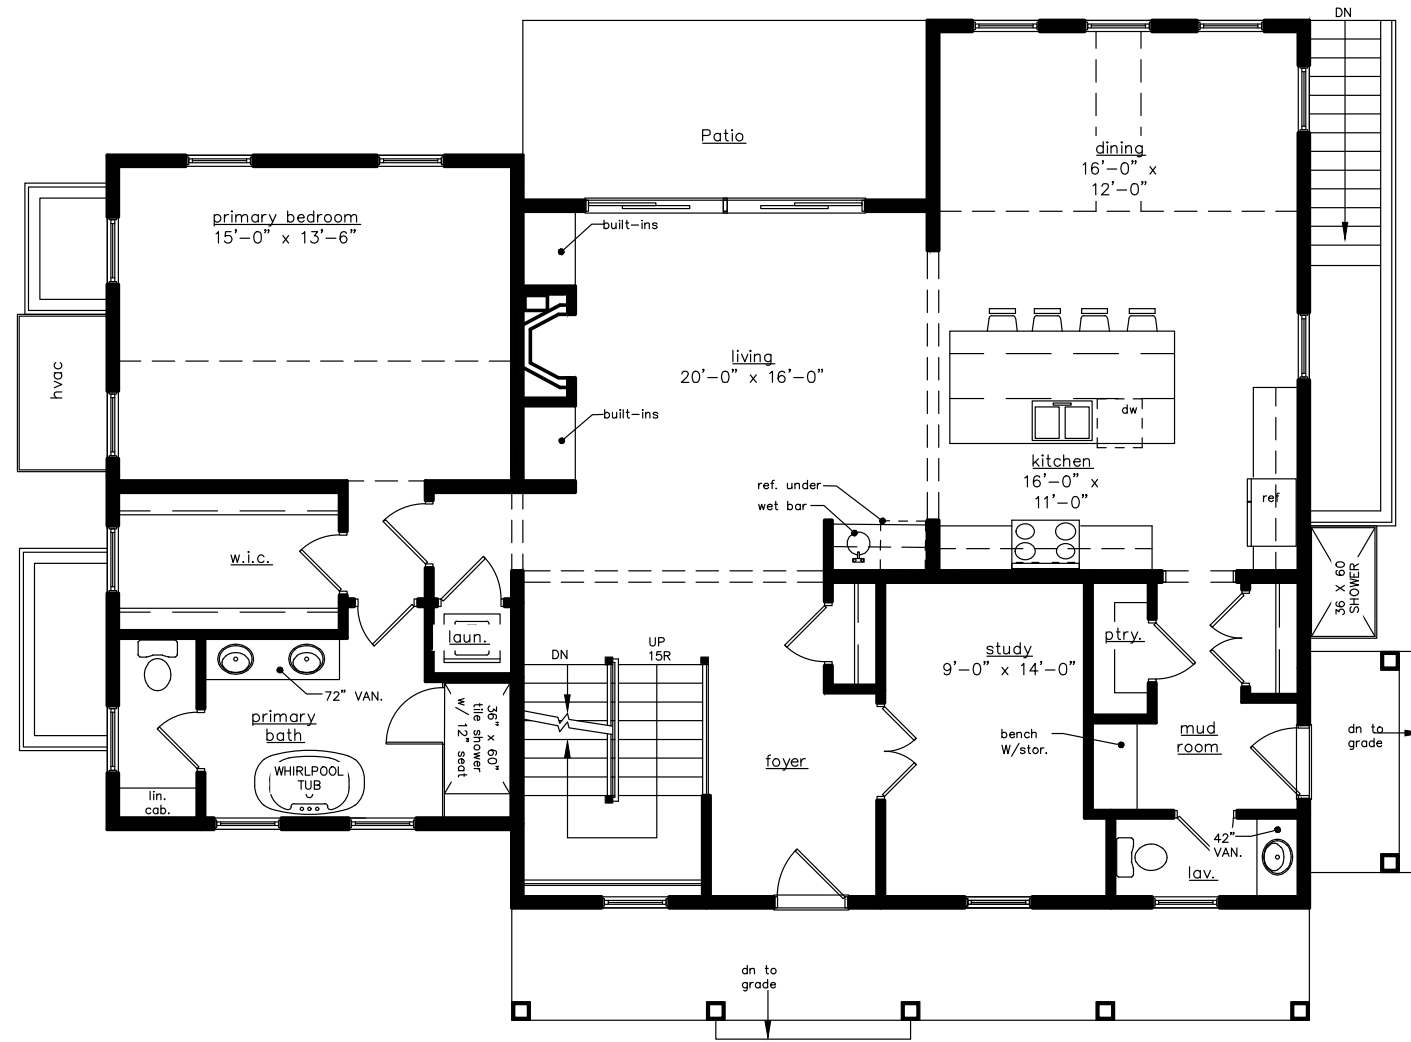

THE HAVEN

Sandpiper Place II
NANTUCKET

4 BEDROOMS | 5.5 BATHROOMS | 4,909 SF

FIRST FLOOR | 1,949 SF

SECOND FLOOR | 1,168 SF

NOTE: Floorplans may vary according to elevation and figures reflecting size, square footage, and other dimensions are estimates; actual construction may vary. Size and square footage of home may vary based on expandable area and options selected. Nantucket Property Owner, LLC reserves the right to change landscaping, plans, dimensions, features, specifications, materials, and availability of homes without notice or obligation.

THE HAVEN

Sandpiper Place II
NANTUCKET

4 BEDROOMS | 5.5 BATHROOMS | 4,909 SF

LOWER LEVEL | 1,792 SF

LANDSCAPE PLAN

NOTE: Floorplans may vary according to elevation and figures reflecting size, square footage, and other dimensions are estimates; actual construction may vary. Size and square footage of home may vary based on expandable area and options selected. Nantucket Property Owner, LLC reserves the right to change landscaping, plans, dimensions, features, specifications, materials, and availability of homes without notice or obligation.