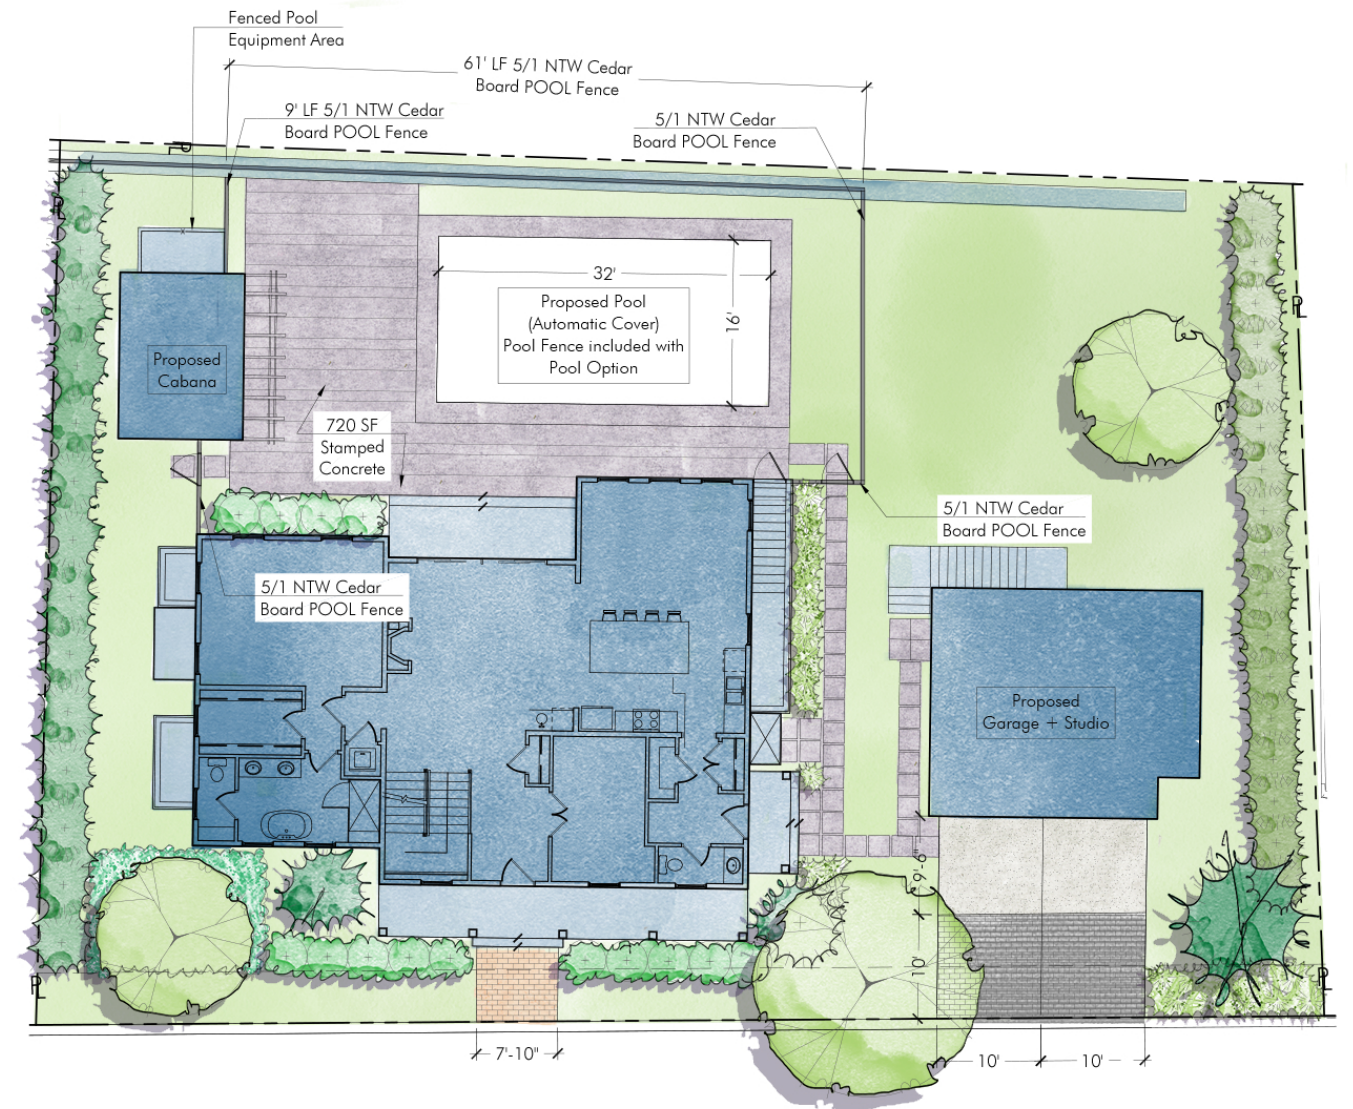

THE HAVEN

Sandpiper Place II
NANTUCKET

4 BEDROOMS | 5.5 BATHROOMS | 4,909 SF

FIRST FLOOR | 1,949 SF

SECOND FLOOR | 1,168 SF

NOTE: Floorplans may vary according to elevation and figures reflecting size, square footage, and other dimensions are estimates; actual construction may vary. Size and square footage of home may vary based on expandable area and options selected. Nantucket Property Owner, LLC reserves the right to change landscaping, plans, dimensions, features, specifications, materials, and availability of homes without notice or obligation.

THE HAVEN

Sandpiper Place II
NANTUCKET

4 BEDROOMS | 5.5 BATHROOMS | 4,909 SF

LOWER LEVEL | 1,792 SF

LANDSCAPE PLAN

NOTE: Floorplans may vary according to elevation and figures reflecting size, square footage, and other dimensions are estimates; actual construction may vary. Size and square footage of home may vary based on expandable area and options selected. Nantucket Property Owner, LLC reserves the right to change landscaping, plans, dimensions, features, specifications, materials, and availability of homes without notice or obligation.