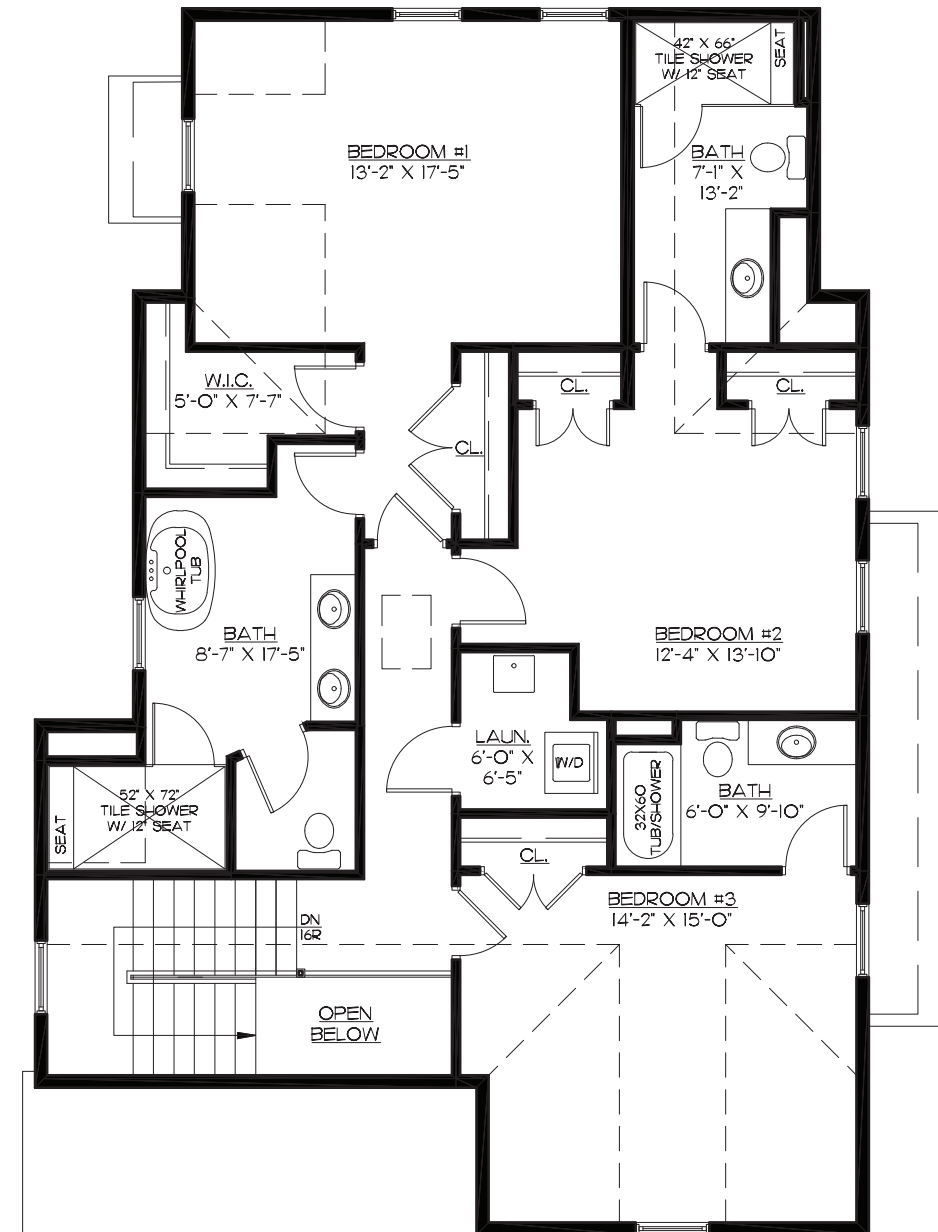

THE FIN II

Sandpiper Place II
NANTUCKET

4 BEDROOMS | 5.5 BATHROOMS | 4,249 SF

FIRST FLOOR | 1,469 SF

SECOND FLOOR | 1,311 SF

NOTE: Floorplans may vary according to elevation and figures reflecting size, square footage, and other dimensions are estimates; actual construction may vary. Size and square footage of home may vary based on expandable area and options selected. Nantucket Property Owner, LLC reserves the right to change landscaping, plans, dimensions, features, specifications, materials, and availability of homes without notice or obligation.

THE FIN II

Sandpiper Place II
NANTUCKET

4 BEDROOMS | 5.5 BATHROOMS | 4,249 SF

LOWER LEVEL | 1,469 SF

LANDSCAPE PLAN

NOTE: Floorplans may vary according to elevation and figures reflecting size, square footage, and other dimensions are estimates; actual construction may vary. Size and square footage of home may vary based on expandable area and options selected. Nantucket Property Owner, LLC reserves the right to change landscaping, plans, dimensions, features, specifications, materials, and availability of homes without notice or obligation.