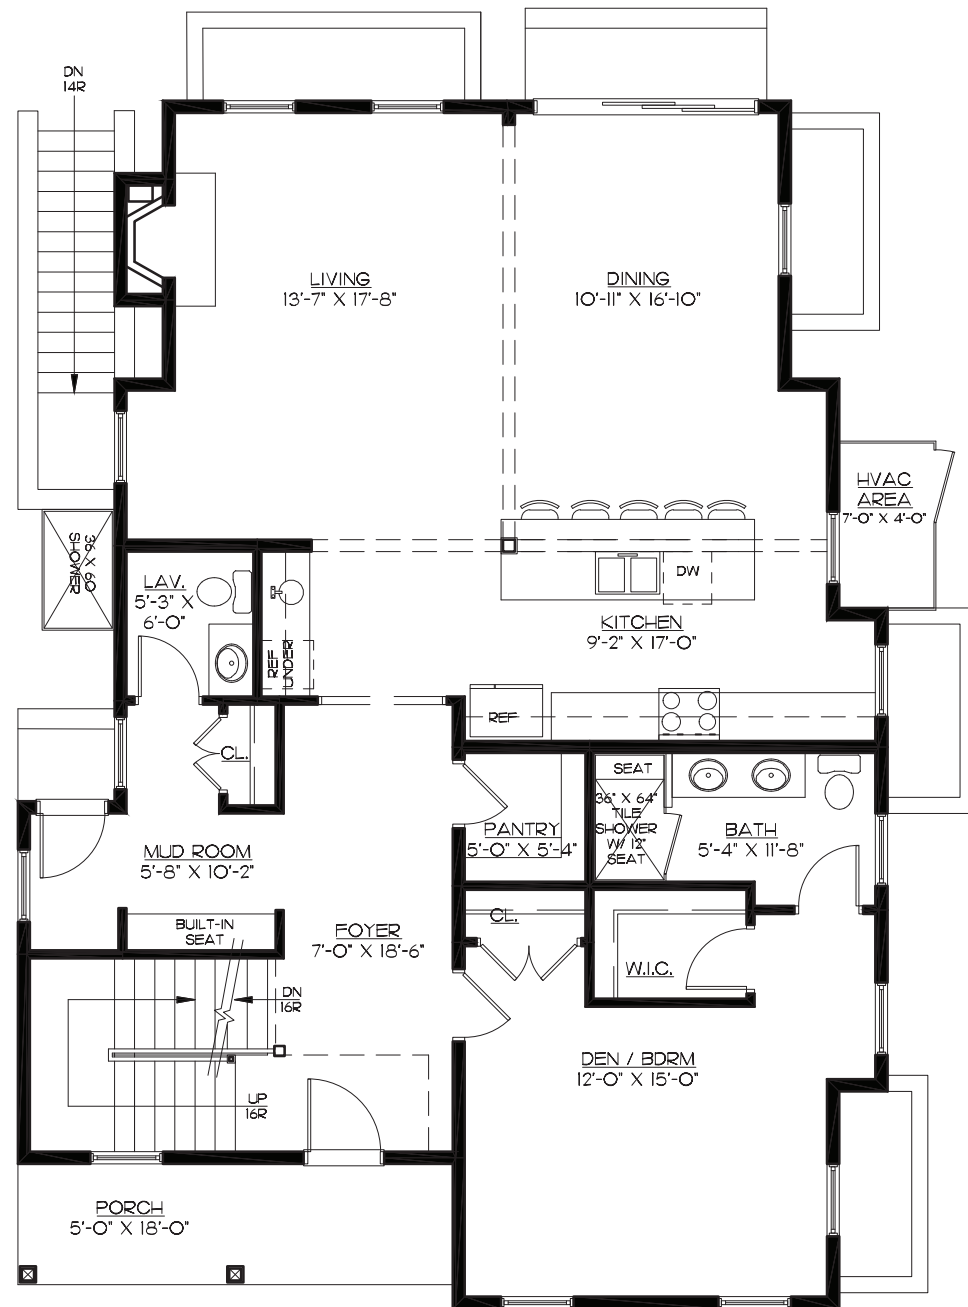

THE FIN II

Sandpiper Place II
NANTUCKET

4 BEDROOMS | 5.5 BATHROOMS | 4,249 SF

FIRST FLOOR | 1,469 SF

SECOND FLOOR | 1,311 SF

NOTE: Floorplans may vary according to elevation and figures reflecting size, square footage, and other dimensions are estimates; actual construction may vary. Size and square footage of home may vary based on expandable area and options selected. Nantucket Property Owner, LLC reserves the right to change landscaping, plans, dimensions, features, specifications, materials, and availability of homes without notice or obligation.

THE FIN II

Sandpiper Place II
NANTUCKET

4 BEDROOMS | 5.5 BATHROOMS | 4,249 SF

LOWER LEVEL | 1,469 SF

LANDSCAPE PLAN

NOTE: Floorplans may vary according to elevation and figures reflecting size, square footage, and other dimensions are estimates; actual construction may vary. Size and square footage of home may vary based on expandable area and options selected. Nantucket Property Owner, LLC reserves the right to change landscaping, plans, dimensions, features, specifications, materials, and availability of homes without notice or obligation.