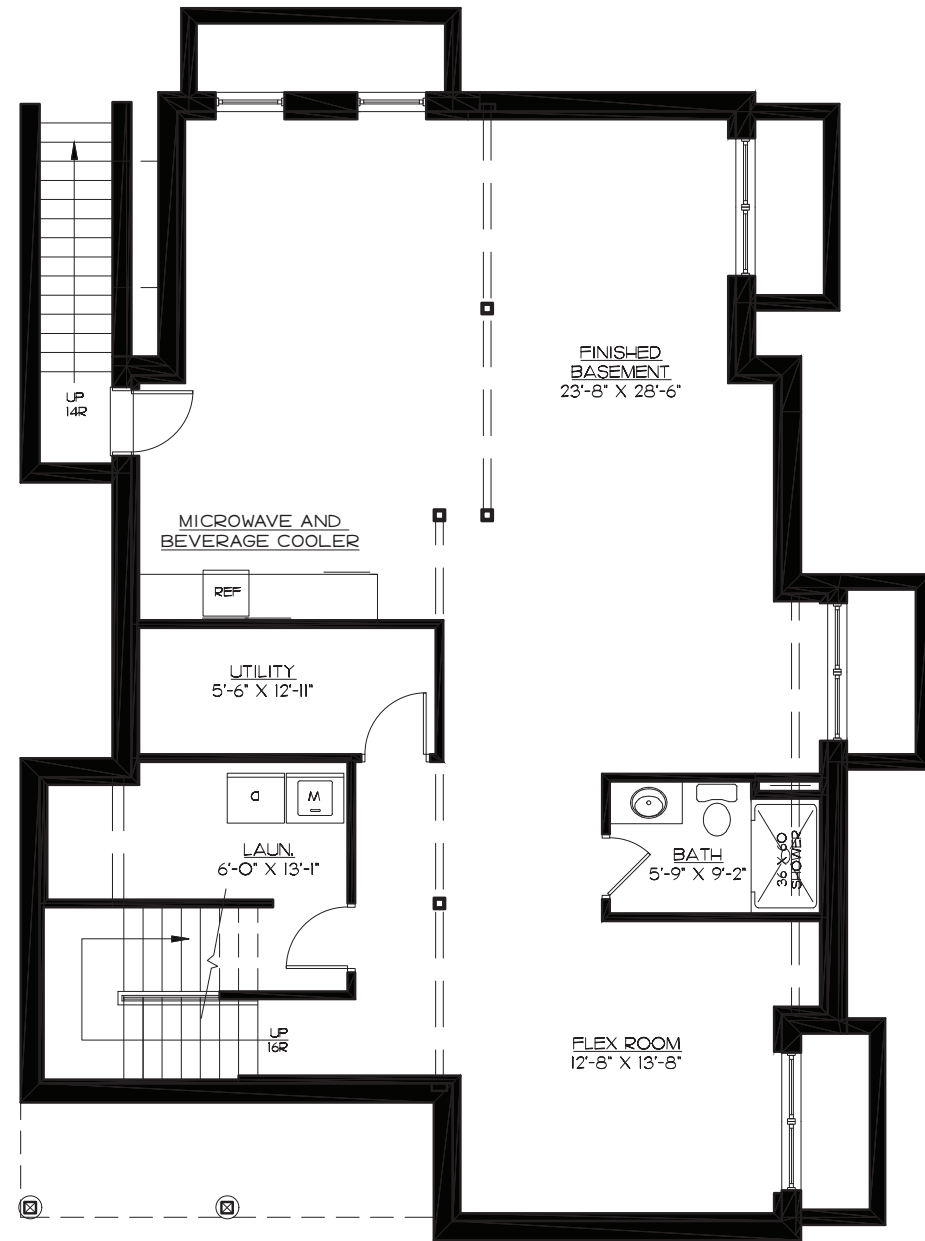

THE FIN II

Sandpiper Place II
NANTUCKET

4 BEDROOMS | 5.5 BATHROOMS | 4,249 SF

FIRST FLOOR | 1,469 SF

SECOND FLOOR | 1,311 SF

NOTE: Floorplans may vary according to elevation and figures reflecting size, square footage, and other dimensions are estimates; actual construction may vary. Size and square footage of home may vary based on expandable area and options selected. Nantucket Property Owner, LLC reserves the right to change landscaping, plans, dimensions, features, specifications, materials, and availability of homes without notice or obligation.

THE FIN II

Sandpiper Place II
NANTUCKET

4 BEDROOMS | 5.5 BATHROOMS | 4,249 SF

LOWER LEVEL | 1,469 SF

LANDSCAPE PLAN

NOTE: Floorplans may vary according to elevation and figures reflecting size, square footage, and other dimensions are estimates; actual construction may vary. Size and square footage of home may vary based on expandable area and options selected. Nantucket Property Owner, LLC reserves the right to change landscaping, plans, dimensions, features, specifications, materials, and availability of homes without notice or obligation.